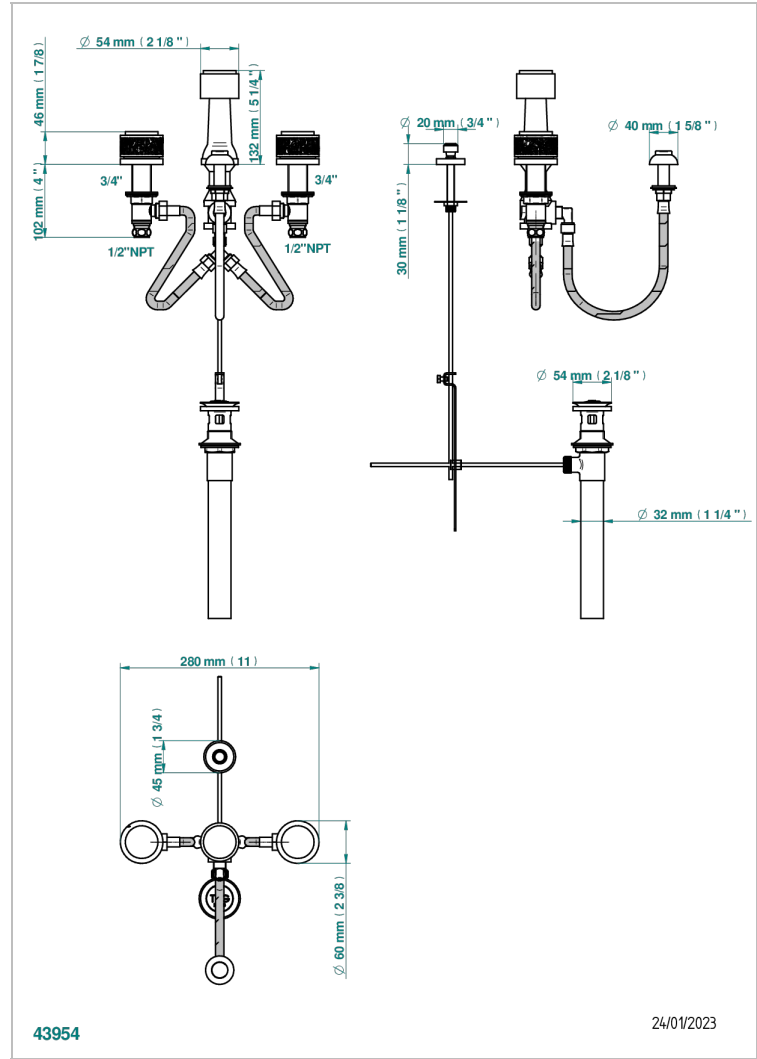

# NEW PARADISE

U5P-207KA

Bidet Faucet with vertical spray, drain and vacuum breaker, for bidet Kohler

## AVAILABLE FINITIONS

- Antique nickel - H28
- Black ceram - D30
- Blush PVD - H62
- Brass color PVD - H49
- Brown bronze color PVD - F33
- Gold color PVD - H52

- Graphite PVD - H64
- Lacquered light bronze - D01
- Matt Umber PVD - H67
- Matt blush PVD - H60
- Matt brass color PVD - H50
- Matt brown bronze color PVD - F34