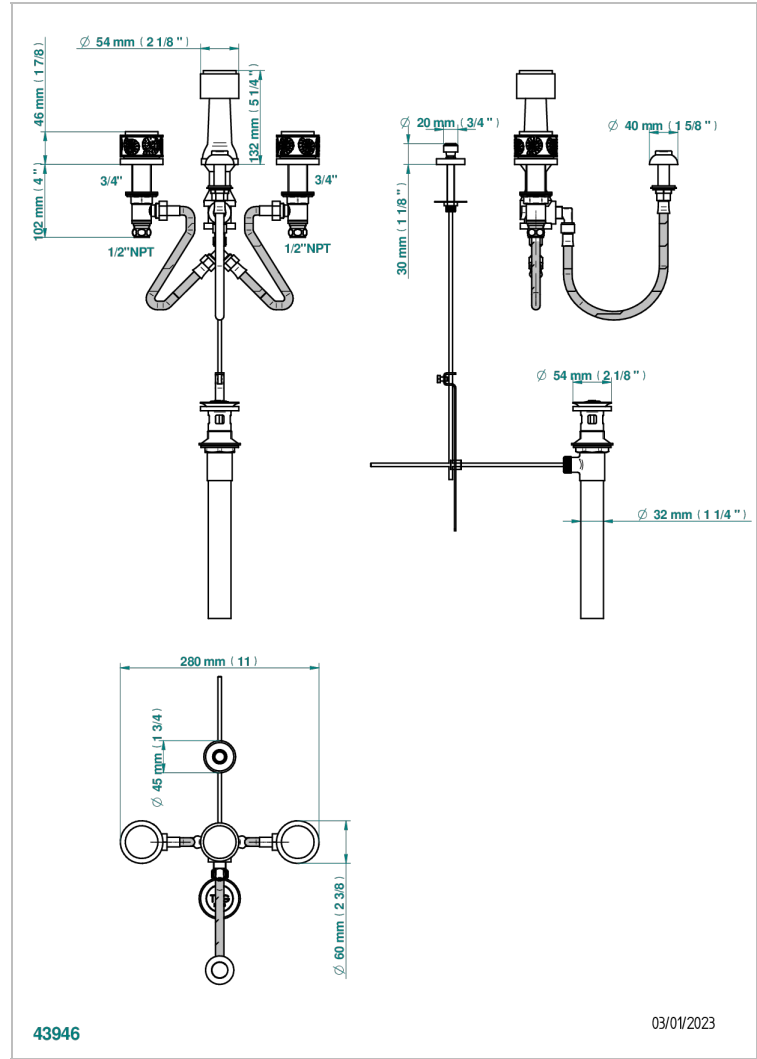

# NEW ISLAND

U5N-207KA

Deck mounted 3-hole bidet with vertical spray, vacuum breaker and drain

- Matt brass color PVD - H50
- Matt brown bronze color PVD - F34
- Matt chrome (American satin) - C02
- Matt gold color PVD - H53
- Matt graphite PVD - H65
- Matt nickel (American satin) - C01

- Matt nickel color PVD - H56
- Nickel antique / Sovereign - H28
- Nickel color PVD - H55
- Nickel polished - B01
- Soft matt gold - F31
- Umber PVD - H66