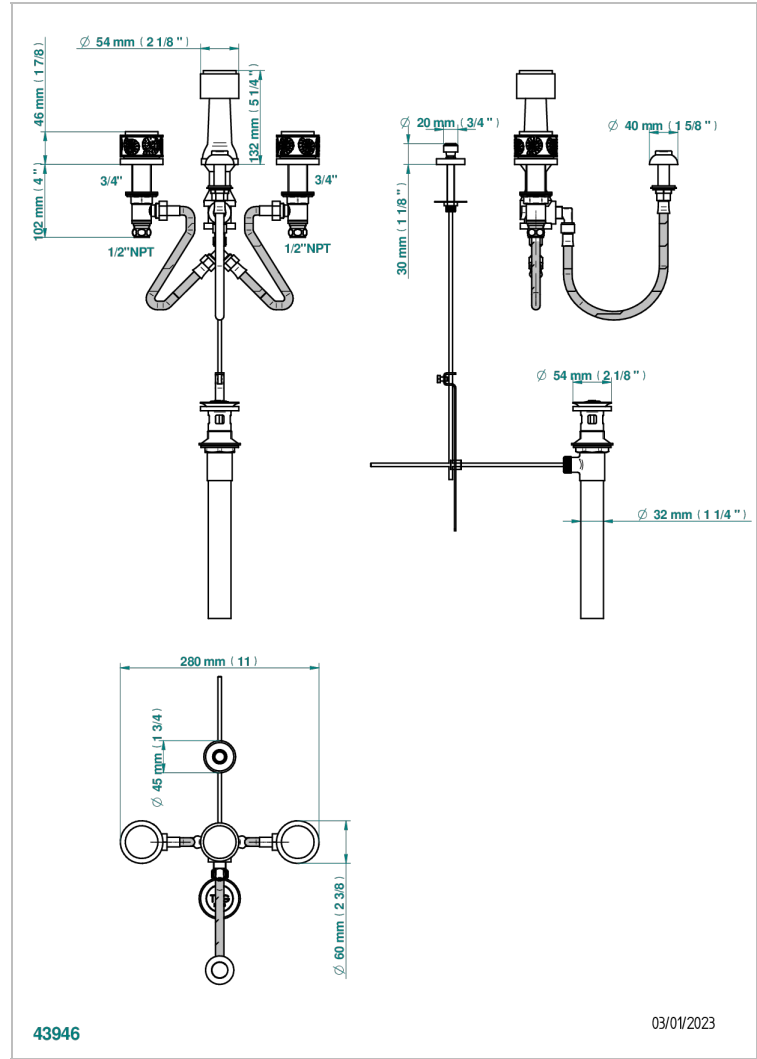

# NEW ISLAND

U5N-207KA

THG  
PARIS

Bidet Faucet with vertical spray, drain and vacuum breaker, for bidet Kohler

## AVAILABLE FINITIONS

- Antique nickel - H28
- Black ceram - D30
- Blush PVD - H62
- Brass color PVD - H49
- Brown bronze color PVD - F33
- Gold color PVD - H52

- Graphite PVD - H64
- Lacquered light bronze - D01
- Matt Umber PVD - H67
- Matt blush PVD - H60
- Matt brass color PVD - H50
- Matt brown bronze color PVD - F34