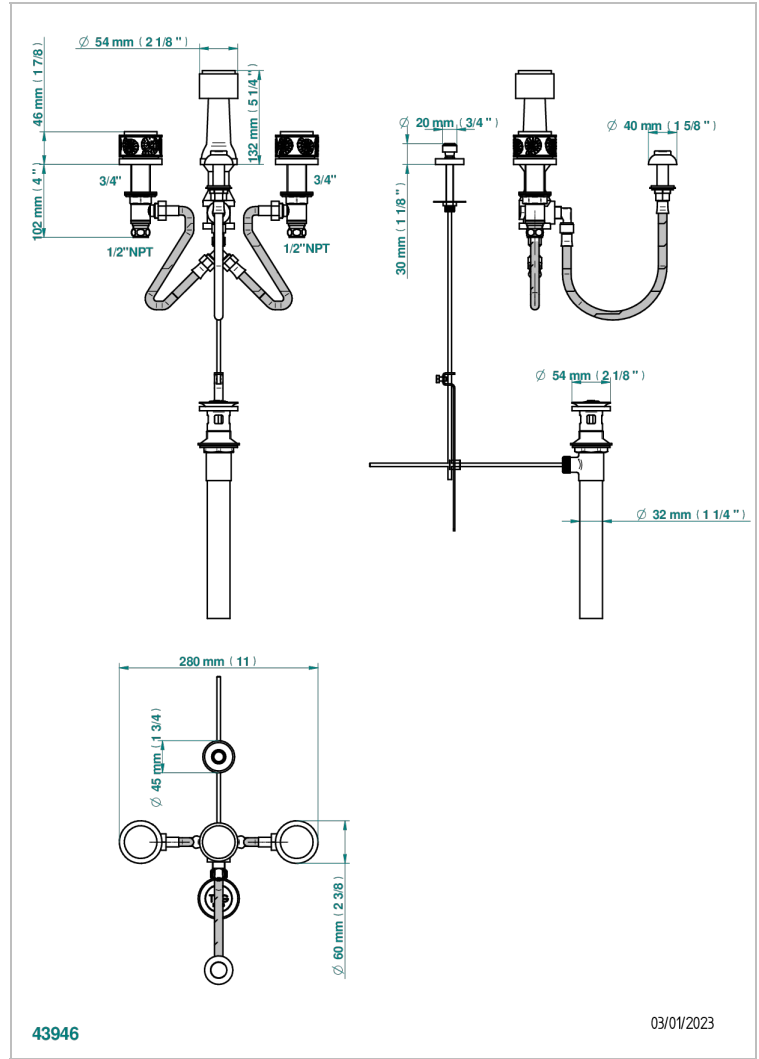

NEW ISLAND

U5N-207KA

Bidet Faucet with vertical spray, drain and vacuum breaker, for bidet Kohler

43946

03/01/2023

CHARACTERISTIC

- ASME : ASME A112.18.1-2011/CSA B125.1-11

STANDARDS

AVAILABLE FINITIONS

- Antique nickel - H28
- Black ceram - D30
- Blush PVD - H62
- Brass color PVD - H49
- Brown bronze color PVD - F33
- Gold color PVD - H52

- Graphite PVD - H64
- Lacquered light bronze - D01
- Matt Umber PVD - H67
- Matt blush PVD - H60
- Matt brass color PVD - H50
- Matt brown bronze color PVD - F34

- Matt chrome - C02
- Matt gold - F07
- Matt gold color PVD - H53
- Matt graphite PVD - H65
- Matt nickel (color finish) - C01
- Matt nickel color PVD - H56

- Nickel color PVD - H55
- Polished chrome (color finish) - A02
- Polished gold (color finish) - F01
- Polished nickel - B01
- Soft matt gold - F31
- Umber PVD - H66