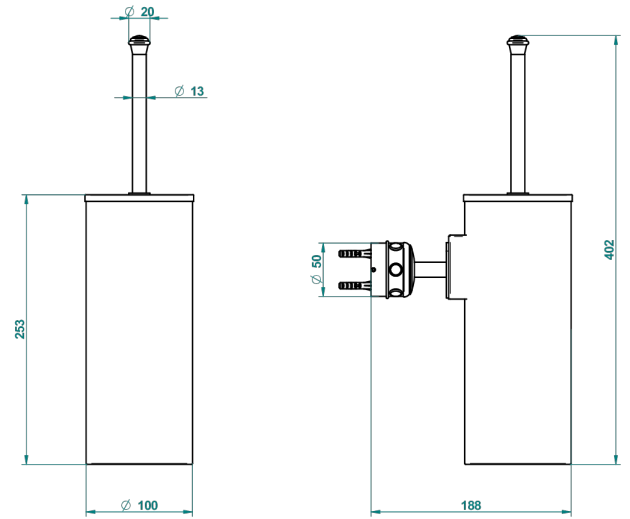

AMBOISE BLACK ONYX

A1M-4720C

Wall mounted WC brush with cover and metal holder

THG®
PARIS

43926

10/12/2020

CHARACTERISTIC

- Amboise Black Onyx
- Wall mounted WC brush with cover and metal holder

AVAILABLE FINITIONS

Antique nickel - H28
Black ceram - D30
Blush PVD - H62
Brass color PVD - H49
Brown bronze color PVD - F33
Gold color PVD - H52

Graphite PVD - H64
Matt Umber PVD - H67
Matt blush PVD - H60
Matt brass color PVD - H50
Matt brown bronze color PVD - F34
Matt chrome - C02

Matt gold - F07
Matt gold color PVD - H53
Matt graphite PVD - H65
Matt nickel (color finish) - C01
Matt nickel color PVD - H56
Nickel color PVD - H55

Polished chrome (color finish) - A02
Polished chrome / Polished gold (color finish) - G02
Polished gold (color finish) - F01
Polished nickel - B01
Soft gold - F30
Soft matt gold - F31
Umber PVD - H66