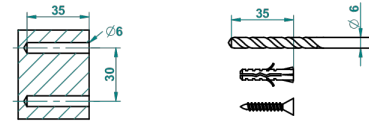

AMBOISE BLACK ONYX

A1M-4720C

Wall mounted WC brush with cover and metal holder

THG®
PARIS

43926

10/12/2020

CHARACTERISTIC

- Amboise Black Onyx
- Wall mounted WC brush with cover and metal holder

AVAILABLE FINITIONS

Antique nickel - H28
Black ceram - D30
Blush PVD - H62
Brass color PVD - H49
Brown bronze color PVD - F33
Gold color PVD - H52

Graphite PVD - H64
Matt Umber PVD - H67
Matt blush PVD - H60
Matt brass color PVD - H50
Matt brown bronze color PVD - F34
Matt chrome - C02

Matt gold - F07
Matt gold color PVD - H53
Matt graphite PVD - H65
Matt nickel (color finish) - C01
Matt nickel color PVD - H56
Nickel color PVD - H55

Polished chrome (color finish) - A02
Polished chrome / Polished gold (color finish) - G02
Polished gold (color finish) - F01
Polished nickel - B01
Soft gold - F30
Soft matt gold - F31
Umber PVD - H66