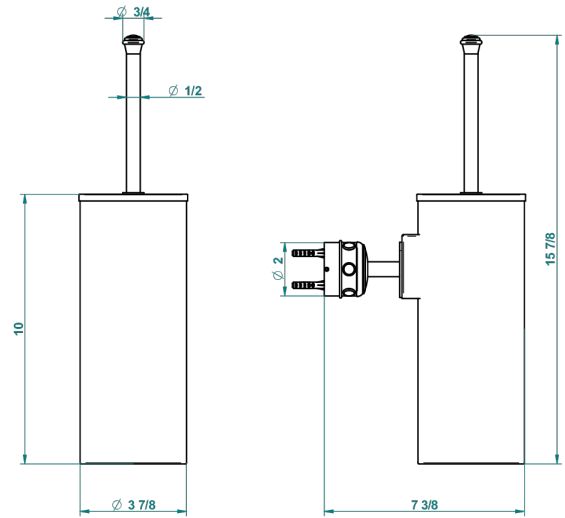

AMBOISE BLACK ONYX

A1M-4720C

Wall mounted WC brush with cover and metal holder

43926

10/12/2020

CHARACTERISTIC

- Amboise Black Onyx
- Wall mounted WC brush with cover and metal holder

AVAILABLE FINITIONS

Antique nickel - H28
Black ceram - D30
Blush PVD - H62
Brass color PVD - H49
Brown bronze color PVD - F33
Gold color PVD - H52

Graphite PVD - H64
Matt Umber PVD - H67
Matt blush PVD - H60
Matt brass color PVD - H50
Matt brown bronze color PVD - F34
Matt chrome - C02

Matt gold - F07
Matt gold color PVD - H53
Matt graphite PVD - H65
Matt nickel (color finish) - C01
Matt nickel color PVD - H56
Nickel color PVD - H55

Polished chrome (color finish) - A02
Polished chrome / Polished gold (color finish) - G02
Polished gold (color finish) - F01
Polished nickel - B01
Soft gold - F30
Soft matt gold - F31
Umber PVD - H66