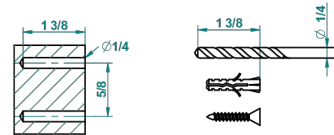

AMBOISE BLACK ONYX

A1M-4720C

Wall mounted WC brush with cover and metal holder

43926

10/12/2020

CHARACTERISTIC

- Amboise Black Onyx
- Wall mounted WC brush with cover and metal holder

AVAILABLE FINITIONS

Antique nickel - H28
Black ceram - D30
Blush PVD - H62
Brass color PVD - H49
Brown bronze color PVD - F33
Gold color PVD - H52

Graphite PVD - H64
Matt Umber PVD - H67
Matt blush PVD - H60
Matt brass color PVD - H50
Matt brown bronze color PVD - F34
Matt chrome - C02

Matt gold - F07
Matt gold color PVD - H53
Matt graphite PVD - H65
Matt nickel (color finish) - C01
Matt nickel color PVD - H56
Nickel color PVD - H55

Polished chrome (color finish) - A02
Polished chrome / Polished gold (color finish) - G02
Polished gold (color finish) - F01
Polished nickel - B01
Soft gold - F30
Soft matt gold - F31
Umber PVD - H66