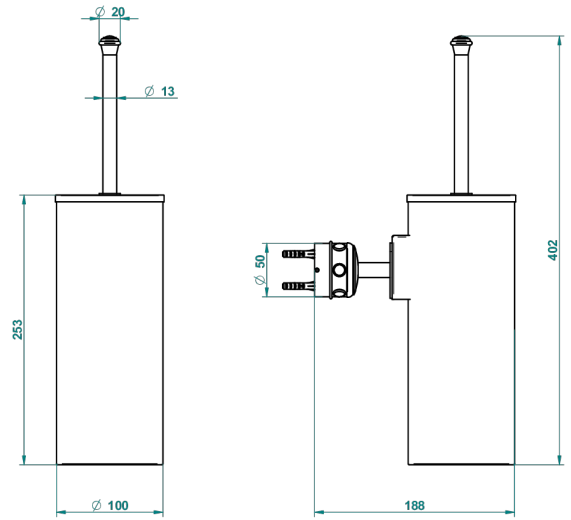

AMBOISE RED JASPER

A1L-4720C

Metal toilet brush holder with brush with cover wall mounted

43925

12/06/2017

CHARACTERISTIC

- Amboise Red Jasper
- Metal toilet brush holder with brush with cover wall mounted

AVAILABLE FINITIONS

Black ceram - D30
Blush PVD - H62
Brass color PVD - H49
Brown bronze color PVD - F33
Chrome polished - A02
Chrome polished / gold polished - G02

Gold color PVD - H52
Gold mat - F07
Gold polished - F01
Graphite PVD - H64
Matt Umber PVD - H67
Matt blush PVD - H60

Matt brass color PVD - H50
Matt brown bronze color PVD - F34
Matt chrome (American satin) - C02
Matt gold color PVD - H53
Matt graphite PVD - H65
Matt nickel (American satin) - C01

Matt nickel color PVD - H56
Nickel antique / Sovereign - H28
Nickel color PVD - H55
Nickel polished - B01
Soft gold - F30
Soft matt gold - F31

Umber PVD - H66