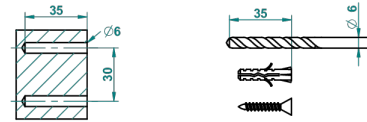

AMBOISE RED JASPER

A1L-4720C

Metal toilet brush holder with brush with cover wall mounted

43925

12/06/2017

CHARACTERISTIC

- Amboise Red Jasper
- Metal toilet brush holder with brush with cover wall mounted

AVAILABLE FINITIONS

Black ceram - D30
Blush PVD - H62
Brass color PVD - H49
Brown bronze color PVD - F33
Chrome polished - A02
Chrome polished / gold polished - G02

Gold color PVD - H52
Gold mat - F07
Gold polished - F01
Graphite PVD - H64
Matt Umber PVD - H67
Matt blush PVD - H60

Matt brass color PVD - H50
Matt brown bronze color PVD - F34
Matt chrome (American satin) - C02
Matt gold color PVD - H53
Matt graphite PVD - H65
Matt nickel (American satin) - C01

Matt nickel color PVD - H56
Nickel antique / Sovereign - H28
Nickel color PVD - H55
Nickel polished - B01
Soft gold - F30
Soft matt gold - F31

Umber PVD - H66