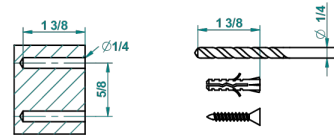

AMBOISE RED JASPER

A1L-4720C

Metal toilet brush holder with brush with cover wall mounted

43925

12/06/2017

CHARACTERISTIC

- Amboise Red Jasper
- Metal toilet brush holder with brush with cover wall mounted

AVAILABLE FINITIONS

Black ceram - D30
Blush PVD - H62
Brass color PVD - H49
Brown bronze color PVD - F33
Chrome polished - A02
Chrome polished / gold polished - G02

Gold color PVD - H52
Gold mat - F07
Gold polished - F01
Graphite PVD - H64
Matt Umber PVD - H67
Matt blush PVD - H60

Matt brass color PVD - H50
Matt brown bronze color PVD - F34
Matt chrome (American satin) - C02
Matt gold color PVD - H53
Matt graphite PVD - H65
Matt nickel (American satin) - C01

Matt nickel color PVD - H56
Nickel antique / Sovereign - H28
Nickel color PVD - H55
Nickel polished - B01
Soft gold - F30
Soft matt gold - F31

Umber PVD - H66