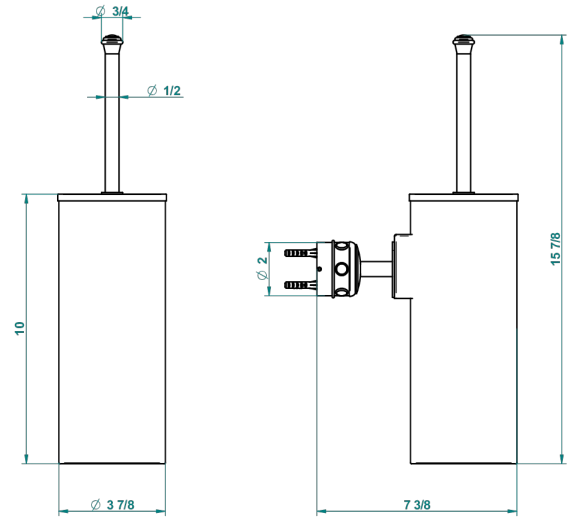

AMBOISE RED JASPER

A1L-4720C

Metal toilet brush holder with brush with cover wall mounted

43925

12/06/2017

CHARACTERISTIC

- Amboise Red Jasper
- Metal toilet brush holder with brush with cover wall mounted

AVAILABLE FINITIONS

Black ceram - D30
Blush PVD - H62
Brass color PVD - H49
Brown bronze color PVD - F33
Chrome polished - A02
Chrome polished / gold polished - G02

Gold color PVD - H52
Gold mat - F07
Gold polished - F01
Graphite PVD - H64
Matt Umber PVD - H67
Matt blush PVD - H60

Matt brass color PVD - H50
Matt brown bronze color PVD - F34
Matt chrome (American satin) - C02
Matt gold color PVD - H53
Matt graphite PVD - H65
Matt nickel (American satin) - C01

Matt nickel color PVD - H56
Nickel antique / Sovereign - H28
Nickel color PVD - H55
Nickel polished - B01
Soft gold - F30
Soft matt gold - F31

Umber PVD - H66