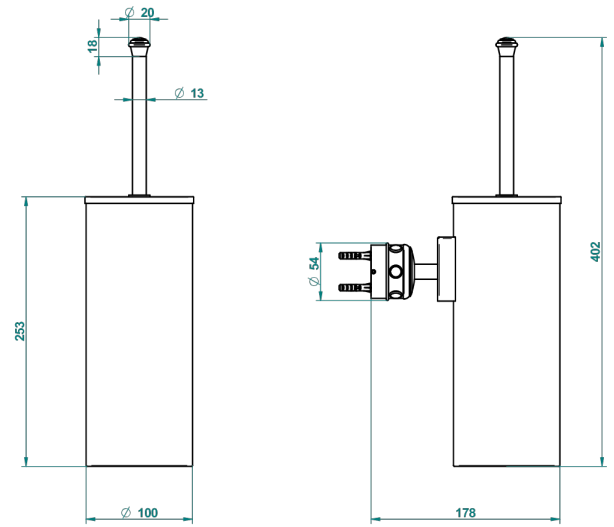

SULLY LAPIS LAZULI

A1W-4720C

Metal toilet brush holder with brush with cover wall mounted

THG®
PARIS

43924

07/10/2015

CHARACTERISTIC

- Sully Lapis Lazuli
- Metal toilet brush holder with brush with cover wall mounted

AVAILABLE FINITIONS

Black ceram - D30
Blush PVD - H62
Brass color PVD - H49
Brown bronze color PVD - F33
Chrome polished - A02
Chrome polished / gold polished - G02

Gold color PVD - H52
Gold mat - F07
Gold polished - F01
Graphite PVD - H64
Matt Umber PVD - H67
Matt blush PVD - H60

Matt brass color PVD - H50
Matt brown bronze color PVD - F34
Matt chrome (American satin) - C02
Matt gold color PVD - H53
Matt graphite PVD - H65
Matt nickel (American satin) - C01

Matt nickel color PVD - H56
Nickel antique / Sovereign - H28
Nickel color PVD - H55
Nickel polished - B01
Soft gold - F30
Soft matt gold - F31

Umber PVD - H66