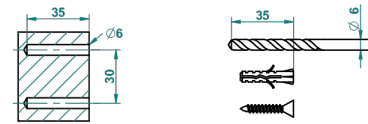

SULLY LAPIS LAZULI

A1W-4720C

Metal toilet brush holder with brush with cover wall mounted

THG®
PARIS

43924

07/10/2015

CHARACTERISTIC

- Sully Lapis Lazuli
- Metal toilet brush holder with brush with cover wall mounted

AVAILABLE FINITIONS

Black ceram - D30
Blush PVD - H62
Brass color PVD - H49
Brown bronze color PVD - F33
Chrome polished - A02
Chrome polished / gold polished - G02

Gold color PVD - H52
Gold mat - F07
Gold polished - F01
Graphite PVD - H64
Matt Umber PVD - H67
Matt blush PVD - H60

Matt brass color PVD - H50
Matt brown bronze color PVD - F34
Matt chrome (American satin) - C02
Matt gold color PVD - H53
Matt graphite PVD - H65
Matt nickel (American satin) - C01

Matt nickel color PVD - H56
Nickel antique / Sovereign - H28
Nickel color PVD - H55
Nickel polished - B01
Soft gold - F30
Soft matt gold - F31

Umber PVD - H66