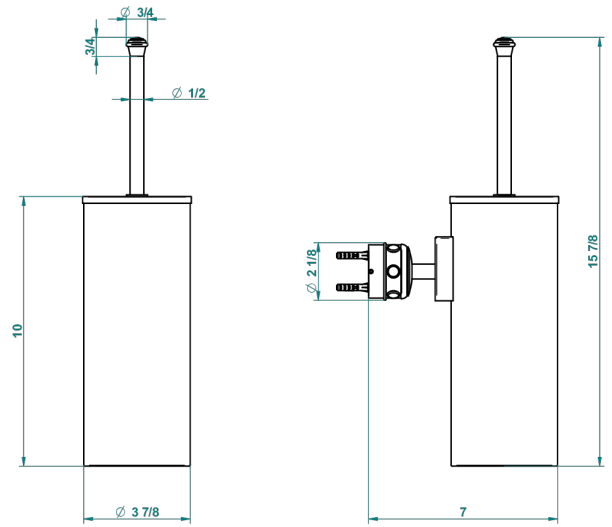

SULLY LAPIS LAZULI

A1W-4720C

Metal toilet brush holder with brush with cover wall mounted

43924

07/10/2015

CHARACTERISTIC

- Sully Lapis Lazuli
- Metal toilet brush holder with brush with cover wall mounted

AVAILABLE FINITIONS

Black ceram - D30
Blush PVD - H62
Brass color PVD - H49
Brown bronze color PVD - F33
Chrome polished - A02
Chrome polished / gold polished - G02

Gold color PVD - H52
Gold mat - F07
Gold polished - F01
Graphite PVD - H64
Matt Umber PVD - H67
Matt blush PVD - H60

Matt brass color PVD - H50
Matt brown bronze color PVD - F34
Matt chrome (American satin) - C02
Matt gold color PVD - H53
Matt graphite PVD - H65
Matt nickel (American satin) - C01

Matt nickel color PVD - H56
Nickel antique / Sovereign - H28
Nickel color PVD - H55
Nickel polished - B01
Soft gold - F30
Soft matt gold - F31

Umber PVD - H66