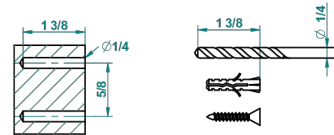

SULLY LAPIS LAZULI

A1W-4720C

Metal toilet brush holder with brush with cover wall mounted

43924

07/10/2015

CHARACTERISTIC

- Sully Lapis Lazuli
- Metal toilet brush holder with brush with cover wall mounted

AVAILABLE FINITIONS

Black ceram - D30
Blush PVD - H62
Brass color PVD - H49
Brown bronze color PVD - F33
Chrome polished - A02
Chrome polished / gold polished - G02

Gold color PVD - H52
Gold mat - F07
Gold polished - F01
Graphite PVD - H64
Matt Umber PVD - H67
Matt blush PVD - H60

Matt brass color PVD - H50
Matt brown bronze color PVD - F34
Matt chrome (American satin) - C02
Matt gold color PVD - H53
Matt graphite PVD - H65
Matt nickel (American satin) - C01

Matt nickel color PVD - H56
Nickel antique / Sovereign - H28
Nickel color PVD - H55
Nickel polished - B01
Soft gold - F30
Soft matt gold - F31

Umber PVD - H66