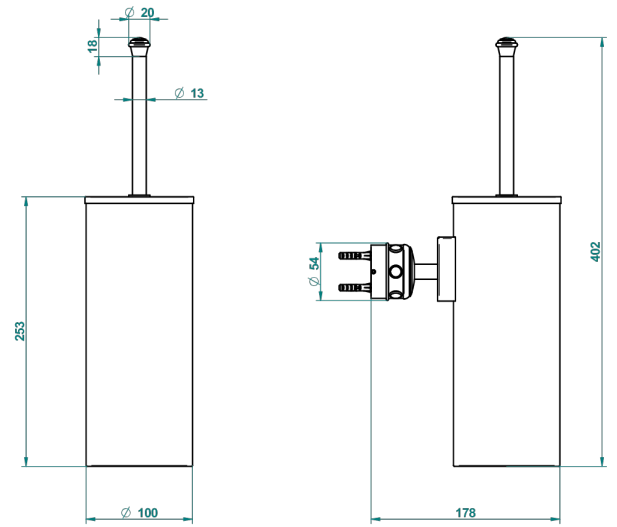

AMBOISE LAPIS LAZULI

A1K-4720C

Metal toilet brush holder with brush with cover wall mounted

THG®
PARIS

43924

07/10/2015

CHARACTERISTIC

- Amboise Lapis Lazuli
- Metal toilet brush holder with brush with cover wall mounted

AVAILABLE FINITIONS

Black ceram - D30
Blush PVD - H62
Brass color PVD - H49
Brown bronze color PVD - F33
Chrome polished - A02
Chrome polished / gold polished - G02

Gold color PVD - H52
Gold mat - F07
Gold polished - F01
Graphite PVD - H64
Matt Umber PVD - H67
Matt blush PVD - H60

Matt brass color PVD - H50
Matt brown bronze color PVD - F34
Matt chrome (American satin) - C02
Matt gold color PVD - H53
Matt graphite PVD - H65
Matt nickel (American satin) - C01

Matt nickel color PVD - H56
Nickel antique / Sovereign - H28
Nickel color PVD - H55
Nickel polished - B01
Soft gold - F30
Soft matt gold - F31

Umber PVD - H66