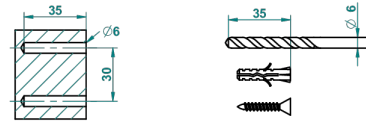

AMBOISE LAPIS LAZULI

A1K-4720C

Metal toilet brush holder with brush with cover wall mounted

THG®
PARIS

43924

07/10/2015

CHARACTERISTIC

- Amboise Lapis Lazuli
- Metal toilet brush holder with brush with cover wall mounted

AVAILABLE FINITIONS

Black ceram - D30
Blush PVD - H62
Brass color PVD - H49
Brown bronze color PVD - F33
Chrome polished - A02
Chrome polished / gold polished - G02

Gold color PVD - H52
Gold mat - F07
Gold polished - F01
Graphite PVD - H64
Matt Umber PVD - H67
Matt blush PVD - H60

Matt brass color PVD - H50
Matt brown bronze color PVD - F34
Matt chrome (American satin) - C02
Matt gold color PVD - H53
Matt graphite PVD - H65
Matt nickel (American satin) - C01

Matt nickel color PVD - H56
Nickel antique / Sovereign - H28
Nickel color PVD - H55
Nickel polished - B01
Soft gold - F30
Soft matt gold - F31

Umber PVD - H66