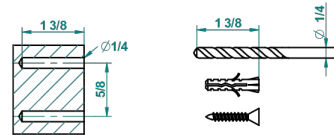

AMBOISE LAPIS LAZULI

A1K-4720C

Metal toilet brush holder with brush with cover wall mounted

43924

07/10/2015

CHARACTERISTIC

- Amboise Lapis Lazuli
- Metal toilet brush holder with brush with cover wall mounted

AVAILABLE FINITIONS

Black ceram - D30
Blush PVD - H62
Brass color PVD - H49
Brown bronze color PVD - F33
Chrome polished - A02
Chrome polished / gold polished - G02

Gold color PVD - H52
Gold mat - F07
Gold polished - F01
Graphite PVD - H64
Matt Umber PVD - H67
Matt blush PVD - H60

Matt brass color PVD - H50
Matt brown bronze color PVD - F34
Matt chrome (American satin) - C02
Matt gold color PVD - H53
Matt graphite PVD - H65
Matt nickel (American satin) - C01

Matt nickel color PVD - H56
Nickel antique / Sovereign - H28
Nickel color PVD - H55
Nickel polished - B01
Soft gold - F30
Soft matt gold - F31

Umber PVD - H66