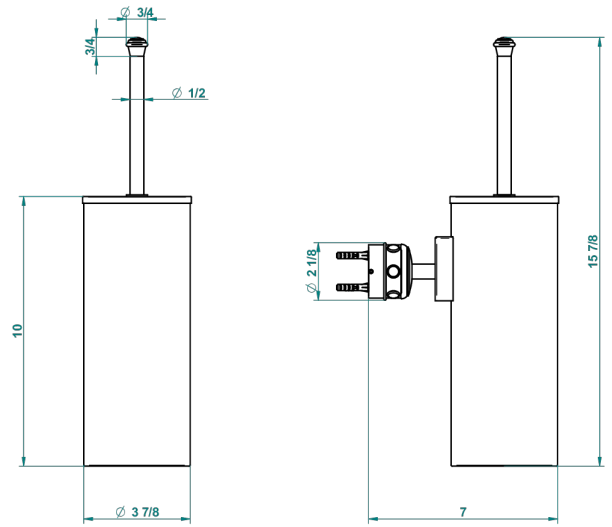

AMBOISE LAPIS LAZULI

A1K-4720C

Metal toilet brush holder with brush with cover wall mounted

43924

07/10/2015

CHARACTERISTIC

- Amboise Lapis Lazuli
- Metal toilet brush holder with brush with cover wall mounted

AVAILABLE FINITIONS

Black ceram - D30
Blush PVD - H62
Brass color PVD - H49
Brown bronze color PVD - F33
Chrome polished - A02
Chrome polished / gold polished - G02

Gold color PVD - H52
Gold mat - F07
Gold polished - F01
Graphite PVD - H64
Matt Umber PVD - H67
Matt blush PVD - H60

Matt brass color PVD - H50
Matt brown bronze color PVD - F34
Matt chrome (American satin) - C02
Matt gold color PVD - H53
Matt graphite PVD - H65
Matt nickel (American satin) - C01

Matt nickel color PVD - H56
Nickel antique / Sovereign - H28
Nickel color PVD - H55
Nickel polished - B01
Soft gold - F30
Soft matt gold - F31

Umber PVD - H66