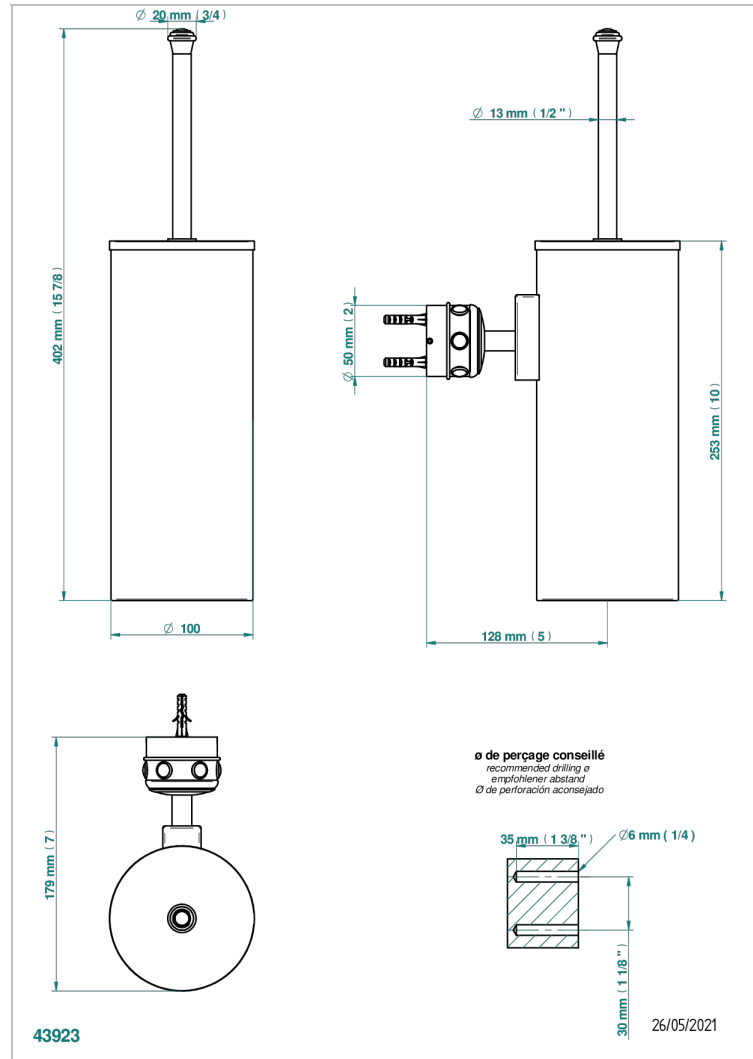

# CHEVERNY MALACHITE

A1S-4720C

Metal toilet brush holder with brush with cover wall mounted

## CHARACTERISTIC

- Cheverny Malachite
- Metal toilet brush holder with brush with cover wall mounted