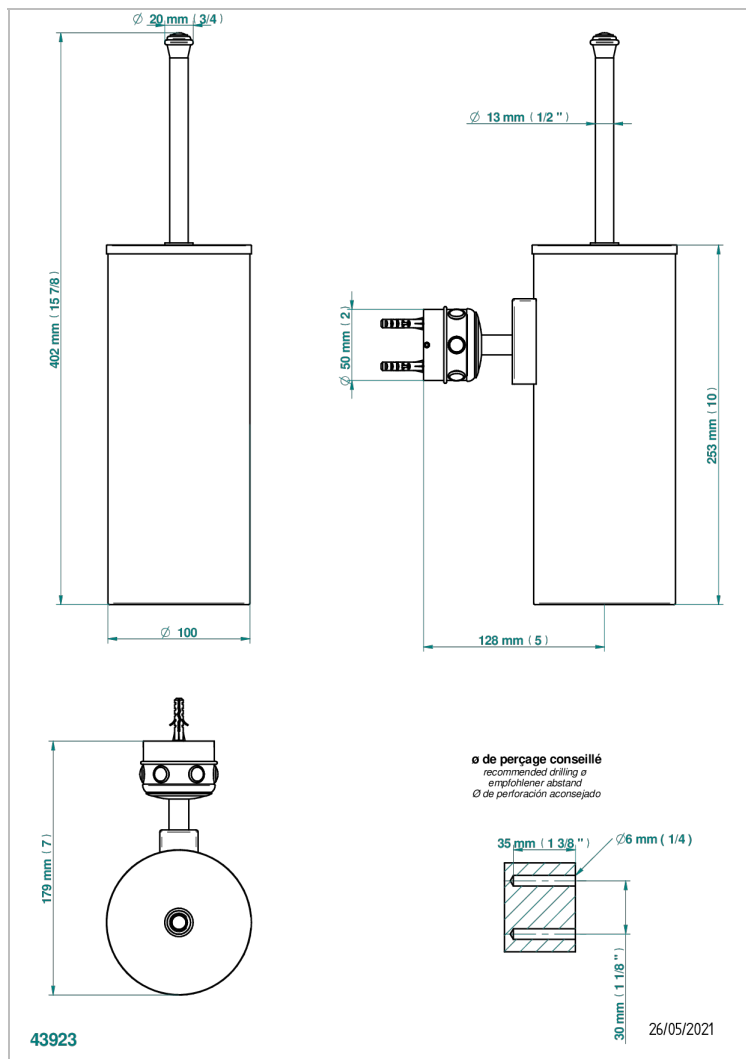

# AMBOISE MALACHITE

A1J-4720C

THG<sup>®</sup>  
PARIS

Metal toilet brush holder with brush with cover wall mounted

## CHARACTERISTIC

- Amboise Malachite
- Metal toilet brush holder with brush with cover wall mounted