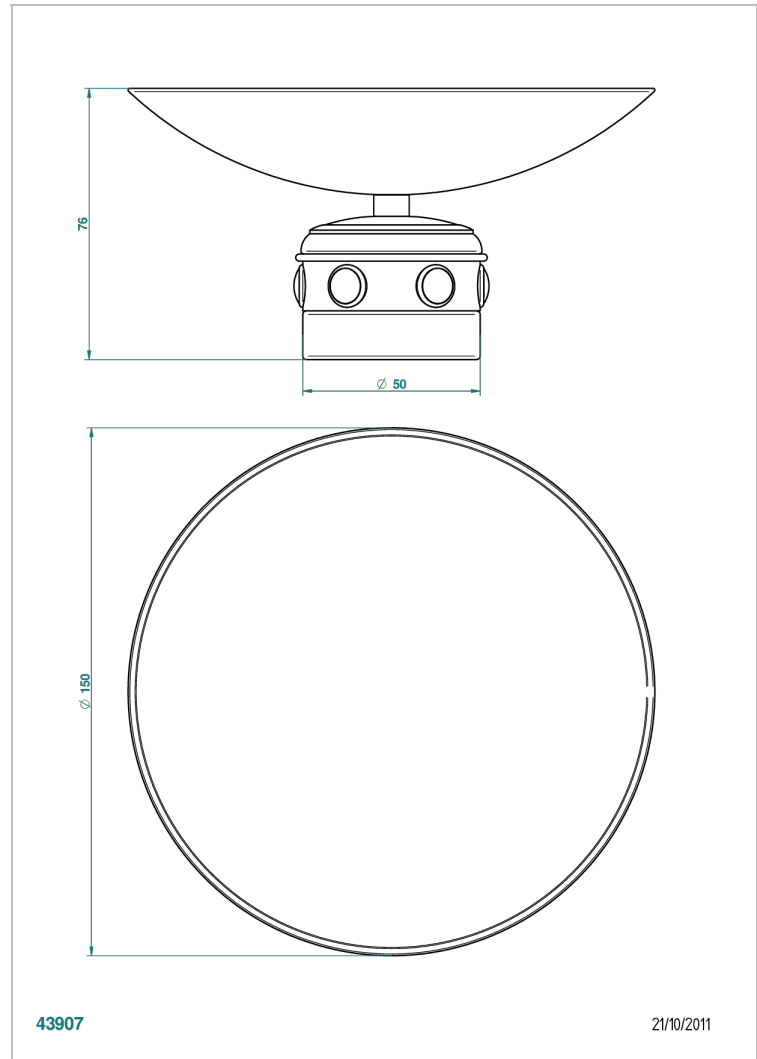

AMBOISE BLACK ONYX

A1M-544GM

Soap dish, freestanding , 6" diameter

THG[®]
PARIS

CHARACTERISTIC

- Amboise Black Onyx
- Soap dish, freestanding , 6" diameter

AVAILABLE FINITIONS

Black ceram - D30
Blush PVD - H62
Brass color PVD - H49
Brown bronze color PVD - F33
Chrome polished - A02
Chrome polished / gold polished - G02