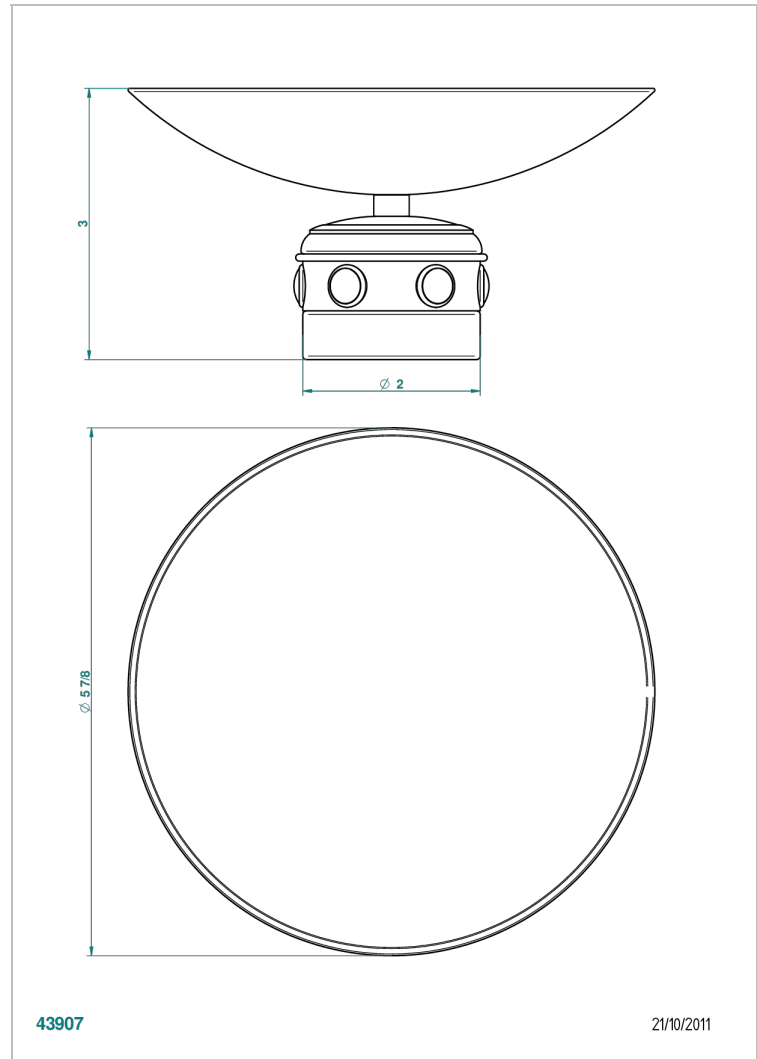

AMBOISE BLACK ONYX

A1M-544GM

Soap dish, freestanding , 6" diameter

43907

21/10/2011

CHARACTERISTIC

- Amboise Black Onyx
- Soap dish, freestanding , 6" diameter

AVAILABLE FINITIONS

Umber PVD - H66