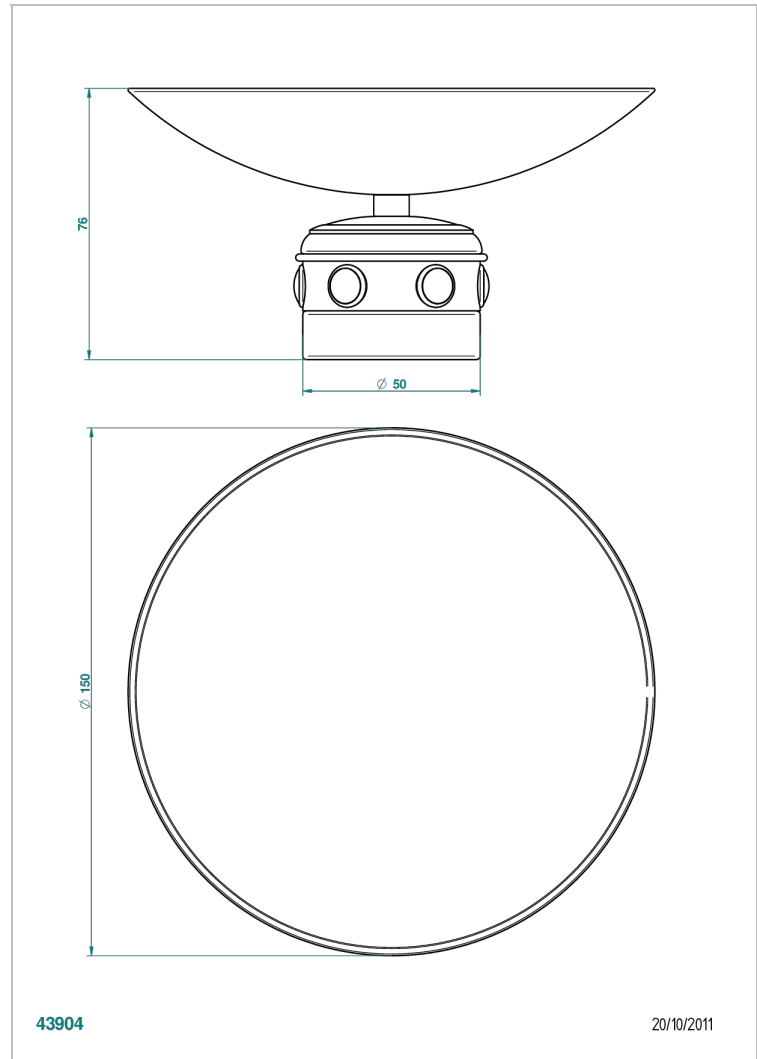

# CHEVERNY MALACHITE

A1S-544GM

Soap dish, freestanding , 6" diameter

THG<sup>®</sup>  
PARIS

## CHARACTERISTIC

- Cheverny Malachite
- Soap dish, freestanding , 6" diameter