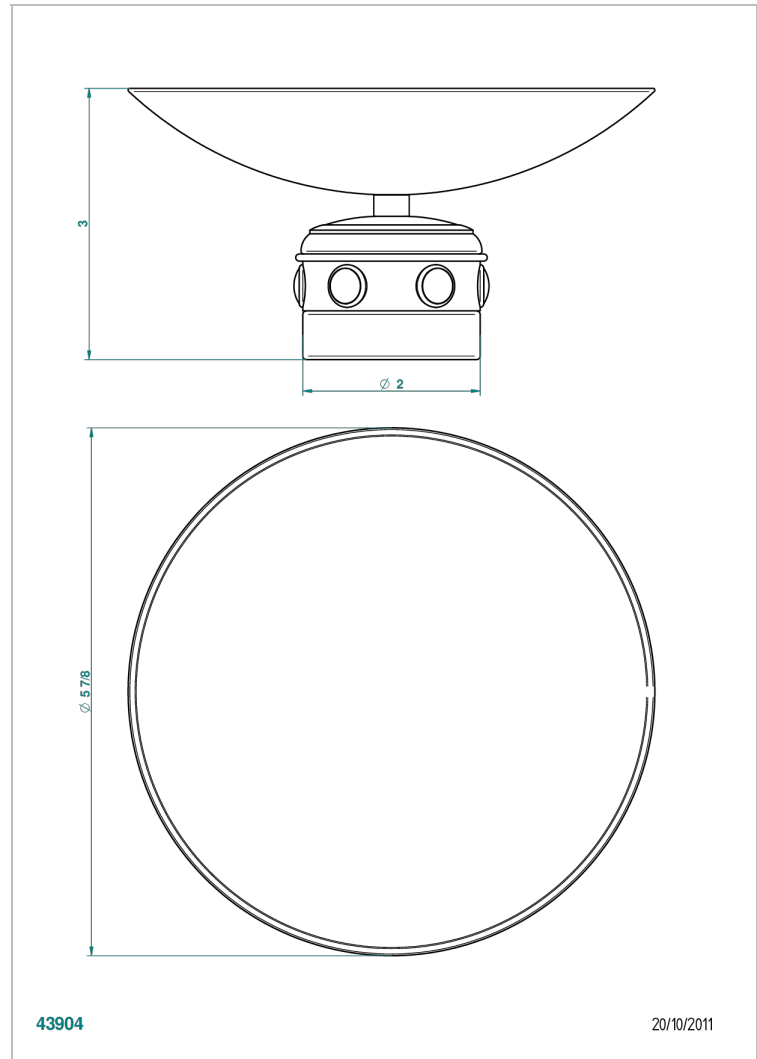

# CHEVERNY MALACHITE

A1S-544GM

Soap dish, freestanding , 6" diameter

## CHARACTERISTIC

- Cheverny Malachite
- Soap dish, freestanding , 6" diameter