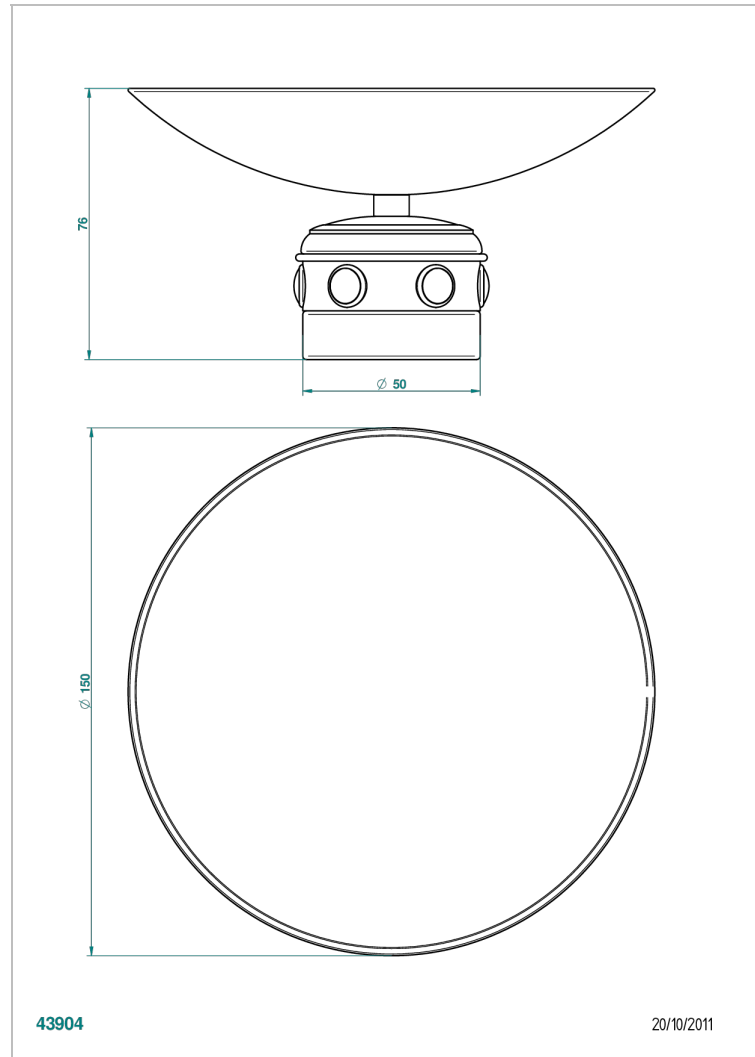

# CHEVERNY MALACHITE

A1S-544GM

Soap dish on stand, ø 150 mm

## CHARACTERISTIC

- Cheverny Malachite
- Soap dish on stand, ø 150 mm