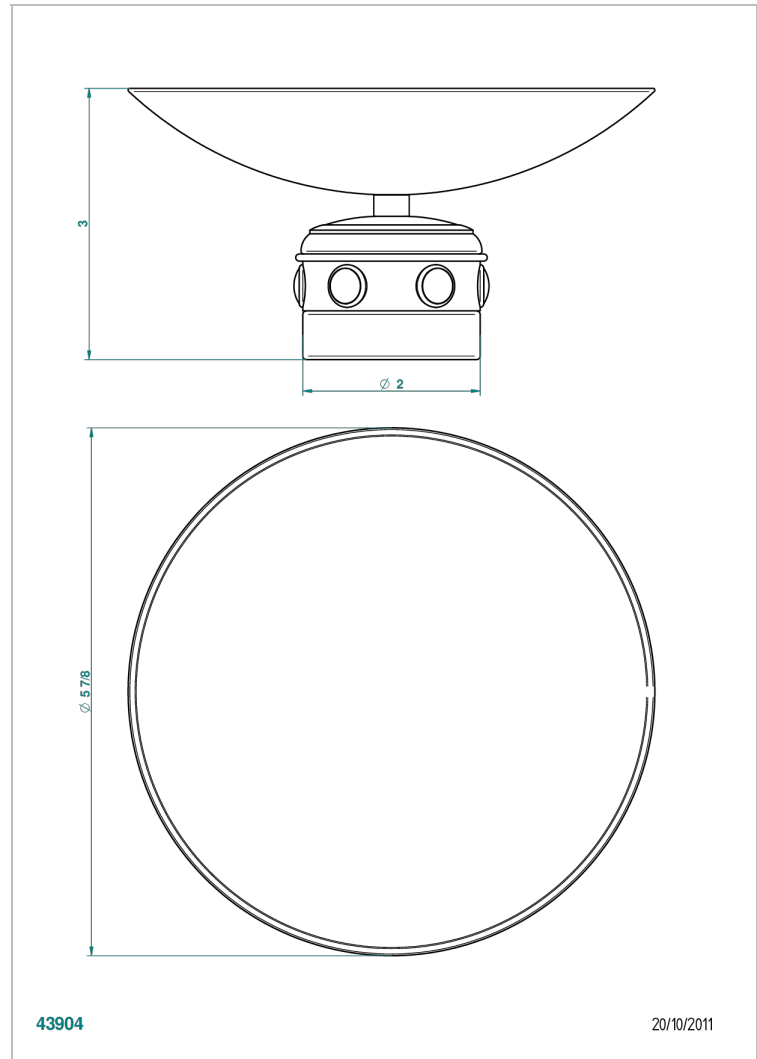

CHEVERNY MALACHITE

A1S-544GM

Soap dish on stand, \varnothing 150 mm

THG[®]
PARIS

CHARACTERISTIC

- Cheverny Malachite
- Soap dish on stand, \varnothing 150 mm

AVAILABLE FINITIONS

Antique nickel - H28
Black ceram - D30
Blush PVD - H62
Brass color PVD - H49
Brown bronze color PVD - F33
Gold color PVD - H52