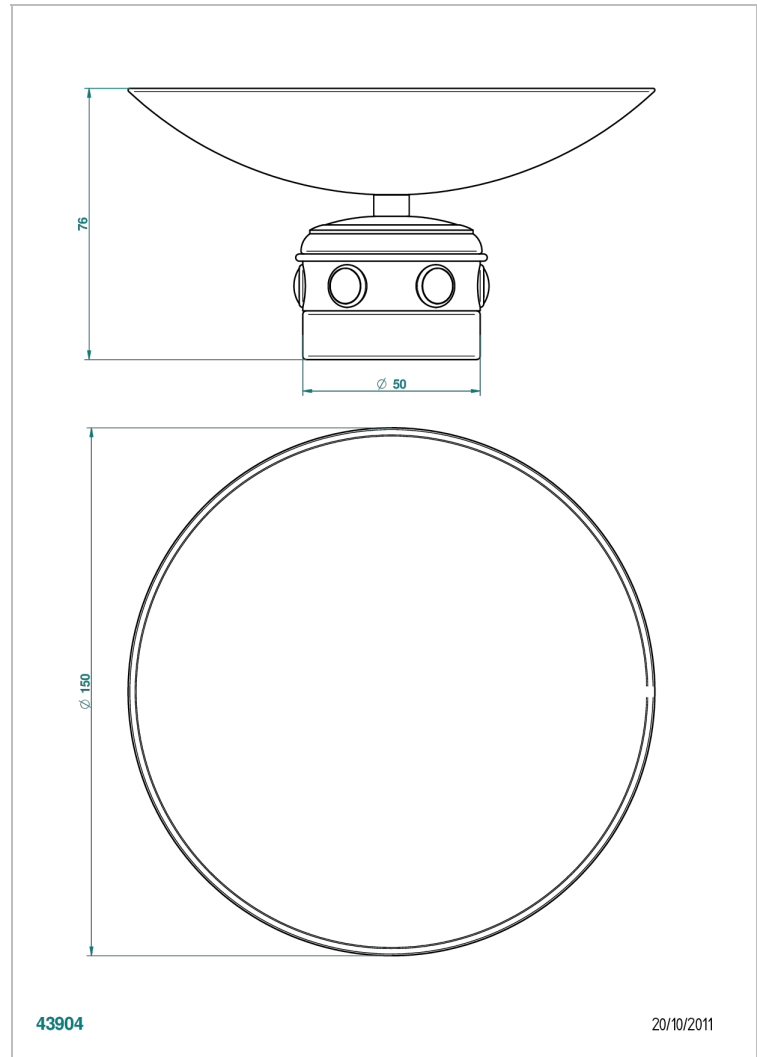

AMBOISE MALACHITE

A1J-544GM

Soap dish, freestanding , 6" diameter

CHARACTERISTIC

- Amboise Malachite
- Soap dish, freestanding , 6" diameter

AVAILABLE FINITIONS

Black ceram - D30
Blush PVD - H62
Brass color PVD - H49
Brown bronze color PVD - F33
Chrome polished - A02
Chrome polished / gold polished - G02

Matt nickel color PVD - H56
Nickel antique / Sovereign - H28
Nickel color PVD - H55
Nickel polished - B01
Soft gold - F30
Soft matt gold - F31

Umber PVD - H66