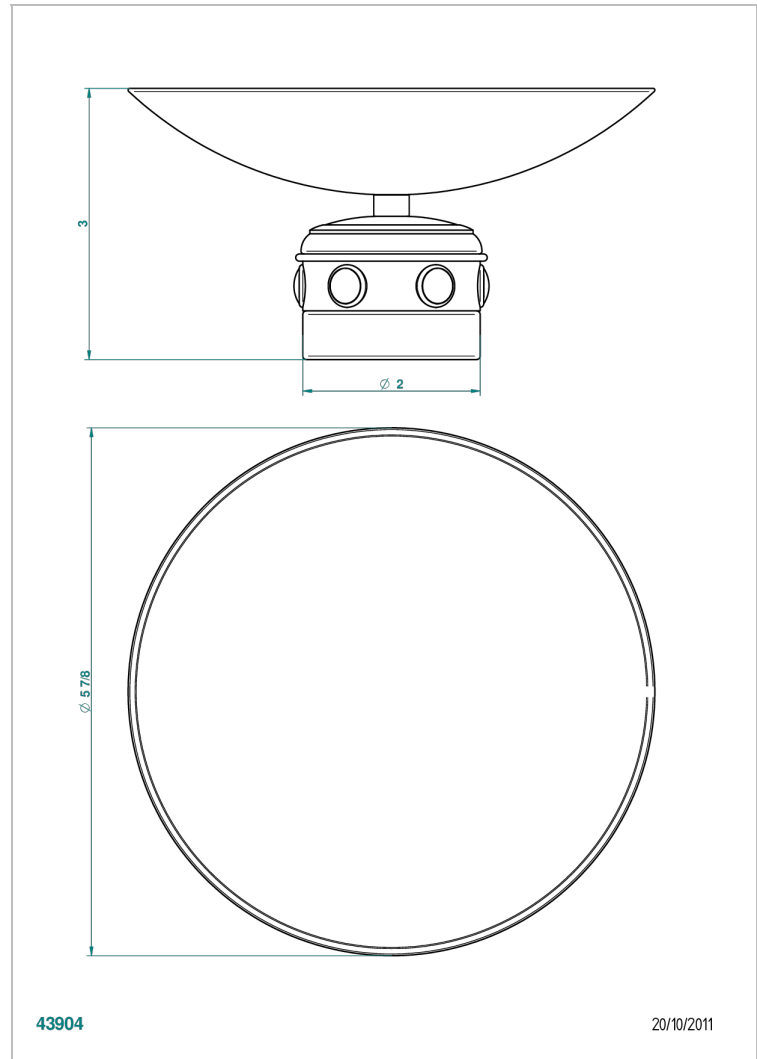

AMBOISE MALACHITE

A1J-544GM

Soap dish, freestanding , 6" diameter

CHARACTERISTIC

- Amboise Malachite
- Soap dish, freestanding , 6" diameter

AVAILABLE FINITIONS

Black ceram - D30
Blush PVD - H62
Brass color PVD - H49
Brown bronze color PVD - F33
Chrome polished - A02
Chrome polished / gold polished - G02

Matt nickel color PVD - H56
Nickel antique / Sovereign - H28
Nickel color PVD - H55
Nickel polished - B01
Soft gold - F30
Soft matt gold - F31

Umber PVD - H66