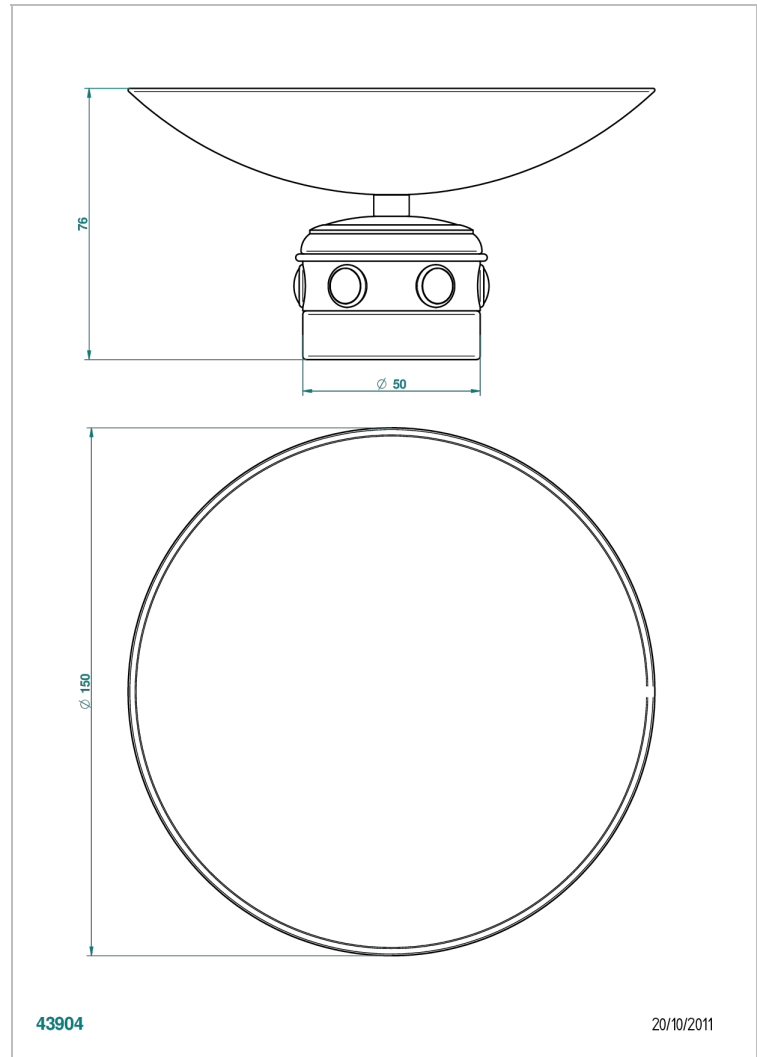

# AMBOISE MALACHITE

A1J-544GM

Soap dish on stand, ø 150 mm

43904

20/10/2011

## CHARACTERISTIC

- Amboise Malachite
- Soap dish on stand, ø 150 mm