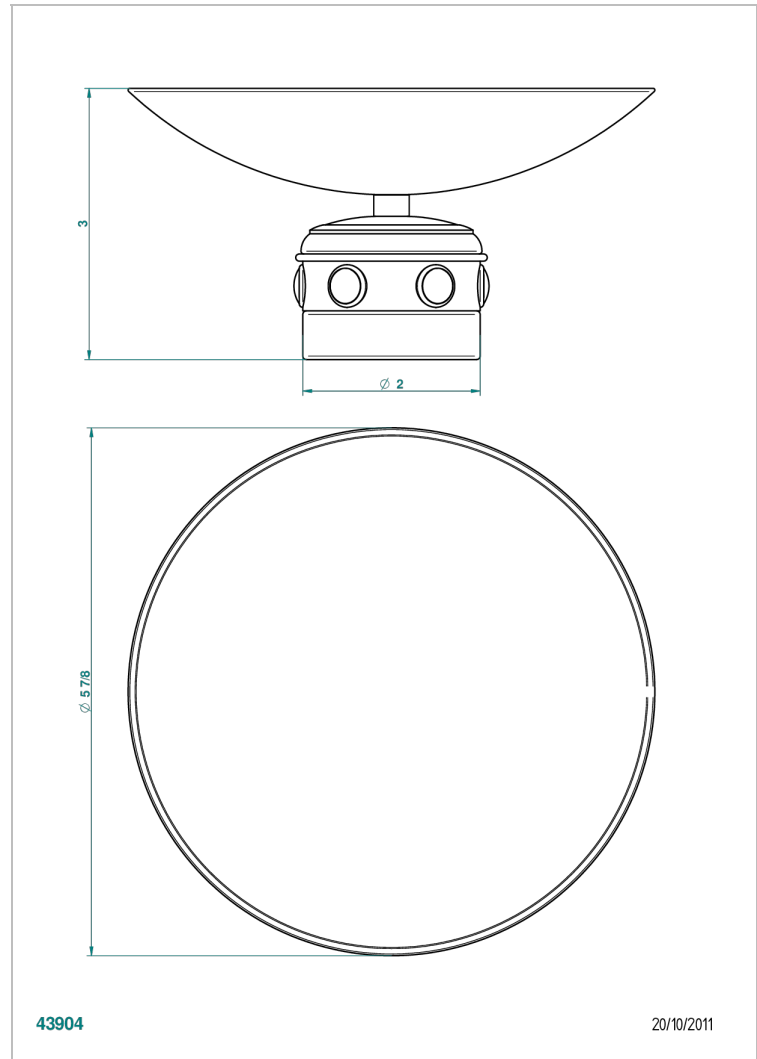

AMBOISE MALACHITE

A1J-544GM

Soap dish on stand, ø 150 mm

THG[®]
PARIS

CHARACTERISTIC

- Amboise Malachite
- Soap dish on stand, ø 150 mm

AVAILABLE FINITIONS

Antique nickel - H28
Black ceram - D30
Blush PVD - H62
Brass color PVD - H49
Brown bronze color PVD - F33
Gold color PVD - H52