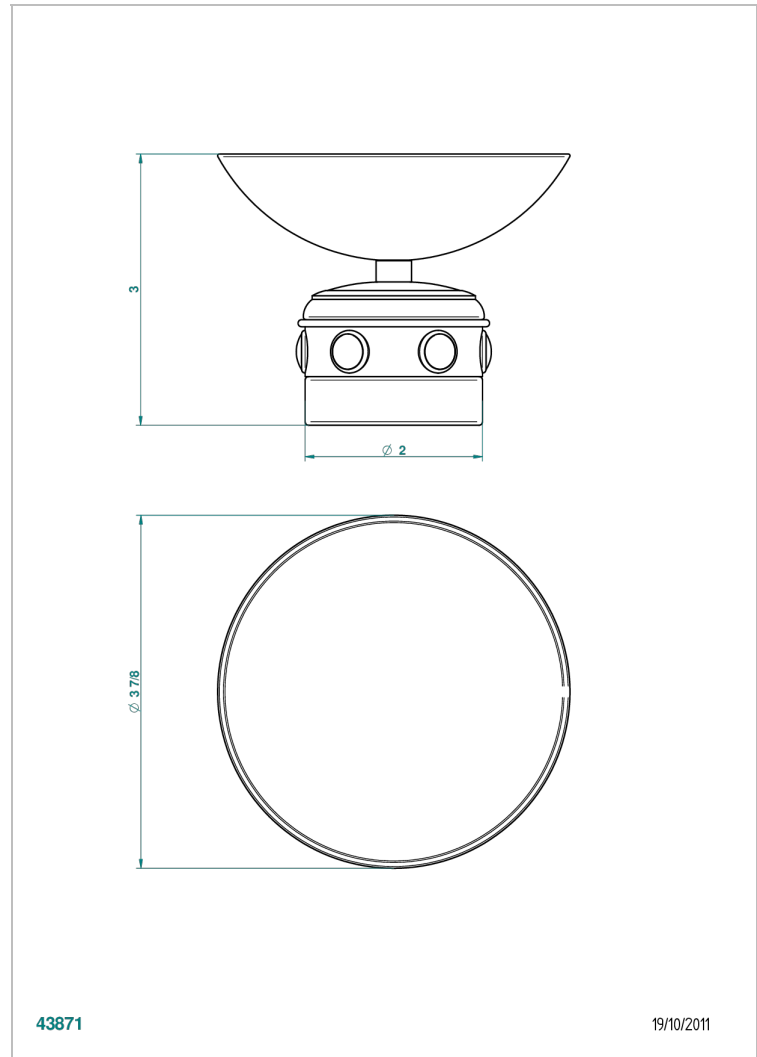

# CHEVERNY LAPIS LAZULI

A1T-544

Soap dish, freestanding , 4" diameter

THG<sup>®</sup>  
PARIS

## CHARACTERISTIC

- Cheverny Lapis Lazuli
- Soap dish, freestanding , 4" diameter