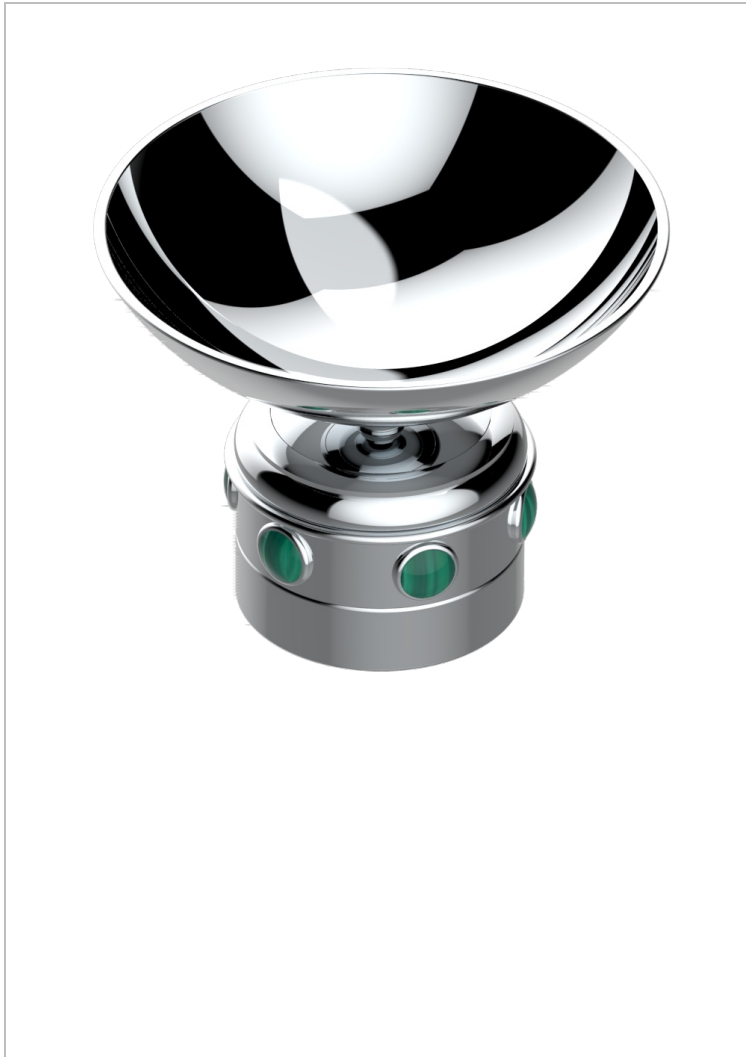

CHEVERNY MALACHITE

A1S-544

Soap dish, freestanding , 4" diameter

THG[®]
PARIS

CHARACTERISTIC

- Cheverny Malachite
- Soap dish, freestanding , 4" diameter

AVAILABLE FINITIONS

Black ceram - D30
Blush PVD - H62
Brass color PVD - H49
Brown bronze color PVD - F33
Chrome polished - A02
Chrome polished / gold polished - G02

Gold color PVD - H52
Gold mat - F07
Gold polished - F01
Graphite PVD - H64
Matt Umber PVD - H67
Matt blush PVD - H60

Matt brass color PVD - H50
Matt brown bronze color PVD - F34
Matt chrome (American satin) - C02
Matt gold color PVD - H53
Matt graphite PVD - H65
Matt nickel (American satin) - C01

Matt nickel color PVD - H56
Nickel antique / Sovereign - H28
Nickel color PVD - H55
Nickel polished - B01
Soft gold - F30
Soft matt gold - F31

Umber PVD - H66