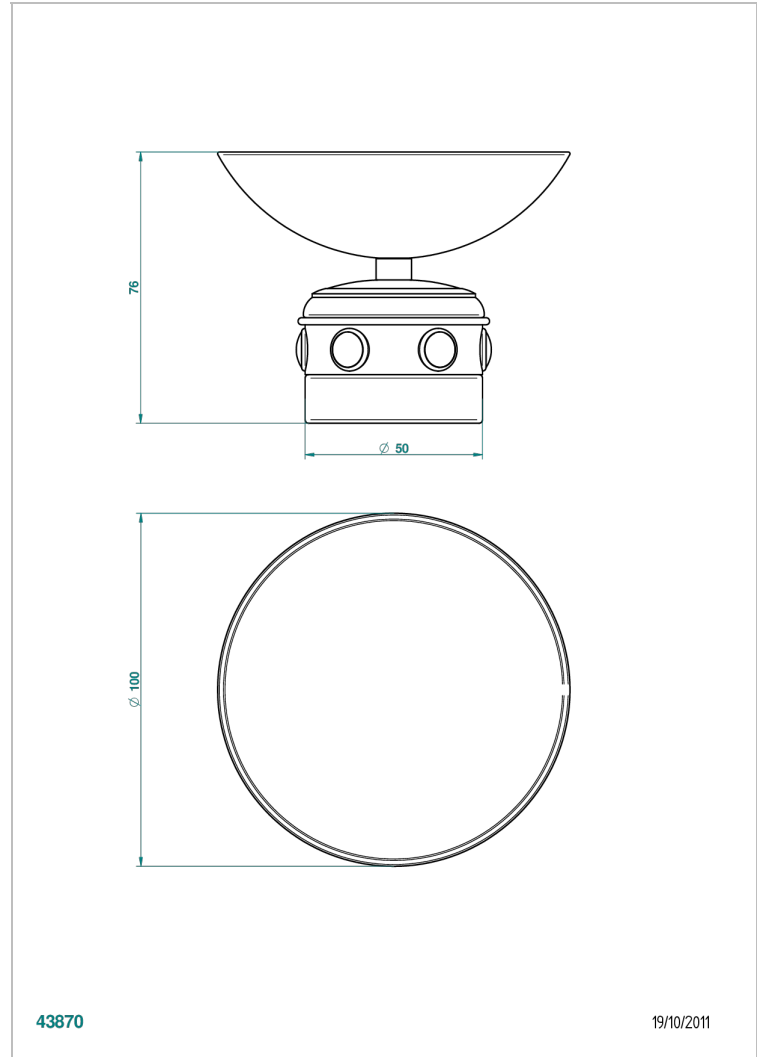

CHEVERNY MALACHITE

A1S-544

Soap dish, freestanding , 4" diameter

THG[®]
PARIS

CHARACTERISTIC

- Cheverny Malachite
- Soap dish, freestanding , 4" diameter

AVAILABLE FINITIONS

Black ceram - D30
Blush PVD - H62
Brass color PVD - H49
Brown bronze color PVD - F33
Chrome polished - A02
Chrome polished / gold polished - G02

Matt nickel color PVD - H56
Nickel antique / Sovereign - H28
Nickel color PVD - H55
Nickel polished - B01
Soft gold - F30
Soft matt gold - F31

Umber PVD - H66