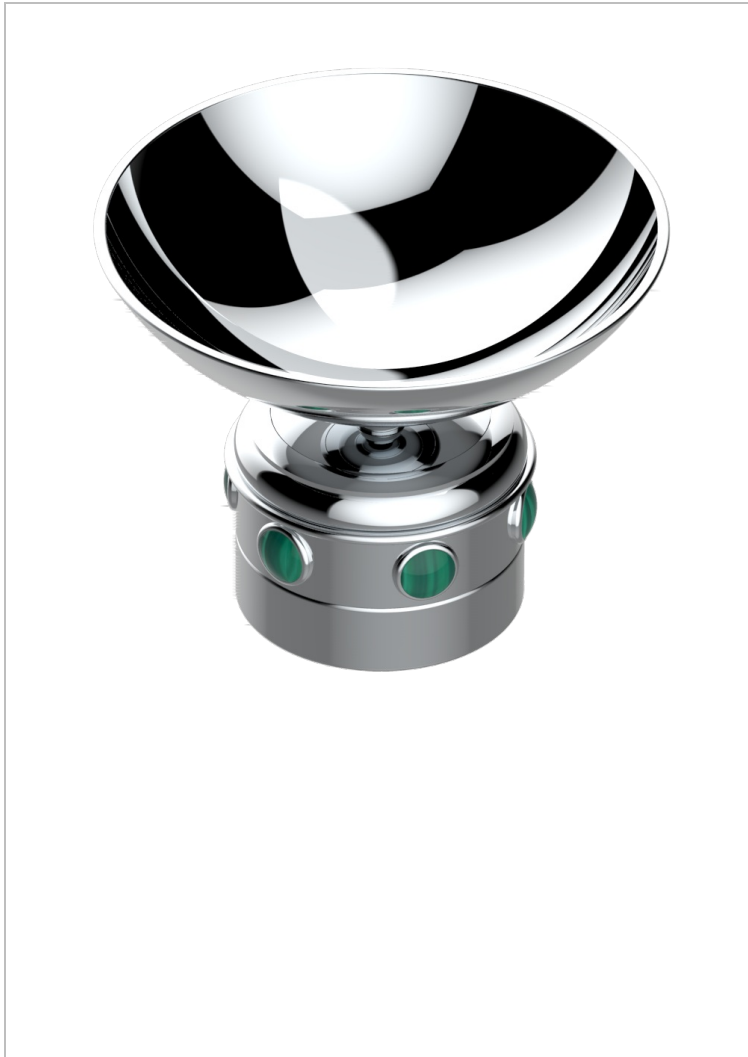

# CHEVERNY MALACHITE

A1S-544

Soap dish, freestanding , 4" diameter

THG<sup>®</sup>  
PARIS

## CHARACTERISTIC

- Cheverny Malachite
- Soap dish, freestanding , 4" diameter

## AVAILABLE FINITIONS

Black ceram - D30  
Blush PVD - H62  
Brass color PVD - H49  
Brown bronze color PVD - F33  
Chrome polished - A02  
Chrome polished / gold polished - G02

Gold color PVD - H52  
Gold mat - F07  
Gold polished - F01  
Graphite PVD - H64  
Matt Umber PVD - H67  
Matt blush PVD - H60

Matt brass color PVD - H50  
Matt brown bronze color PVD - F34  
Matt chrome (American satin) - C02  
Matt gold color PVD - H53  
Matt graphite PVD - H65  
Matt nickel (American satin) - C01

Matt nickel color PVD - H56  
Nickel antique / Sovereign - H28  
Nickel color PVD - H55  
Nickel polished - B01  
Soft gold - F30  
Soft matt gold - F31