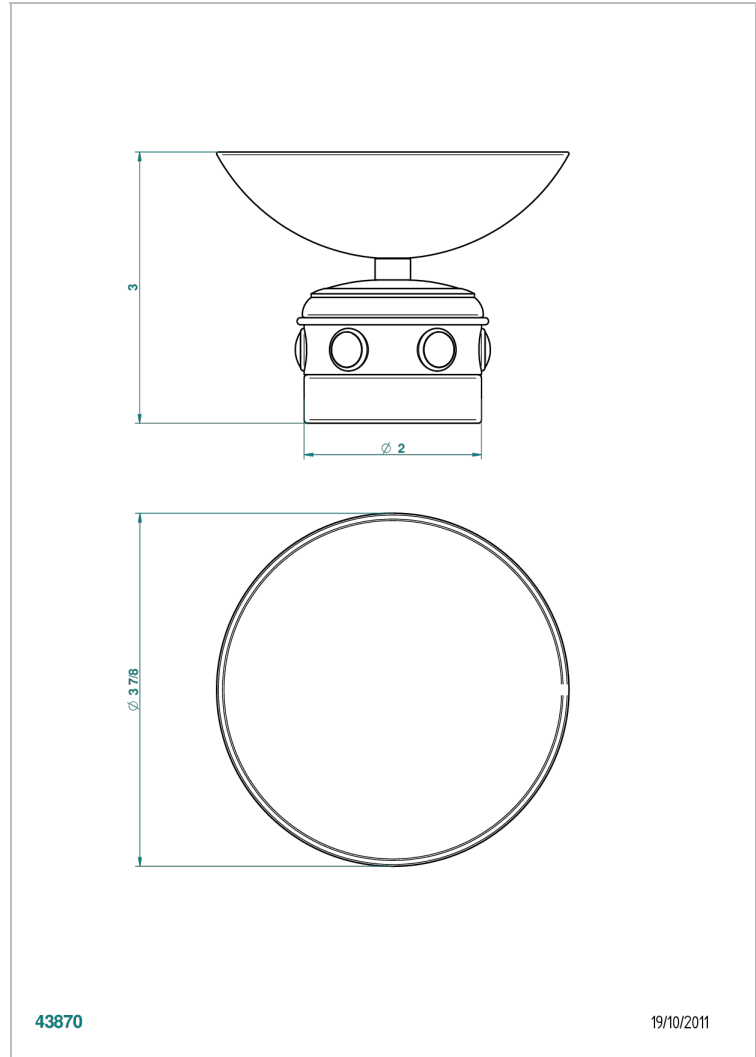

# CHEVERNY MALACHITE

A1S-544

Soap dish, freestanding , 4" diameter

THG<sup>®</sup>  
PARIS

## CHARACTERISTIC

- Cheverny Malachite
- Soap dish, freestanding , 4" diameter