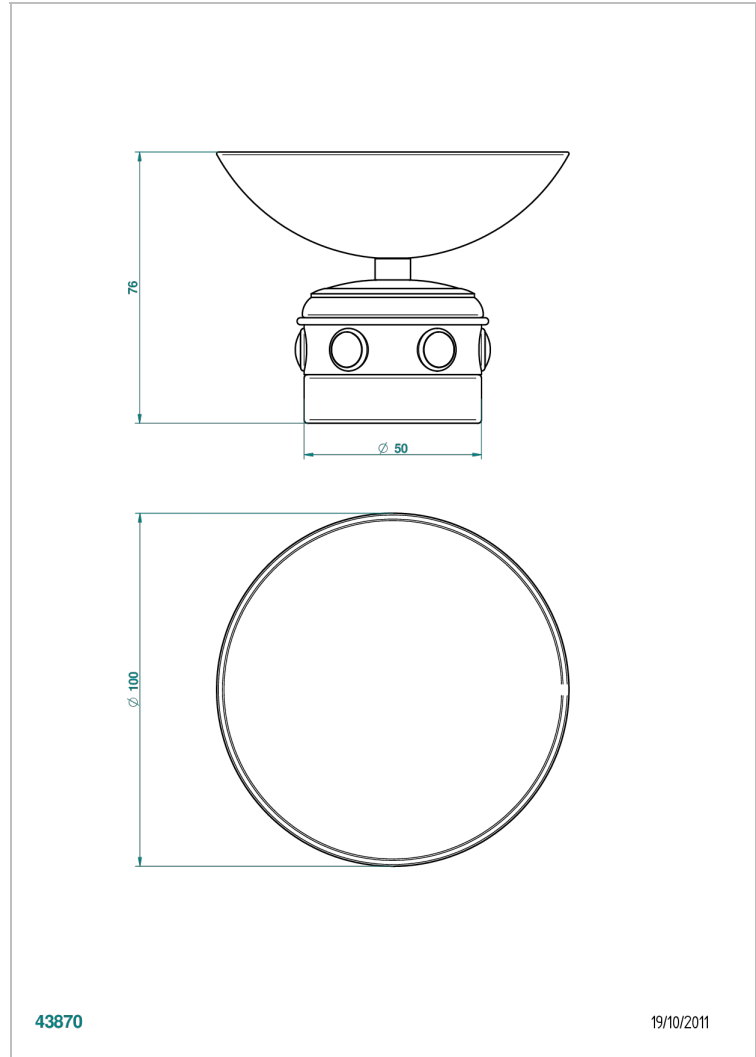

# AMBOISE MALACHITE

A1J-544

Soap dish, freestanding , 4" diameter

43870

19/10/2011

## CHARACTERISTIC

- Amboise Malachite
- Soap dish, freestanding , 4" diameter