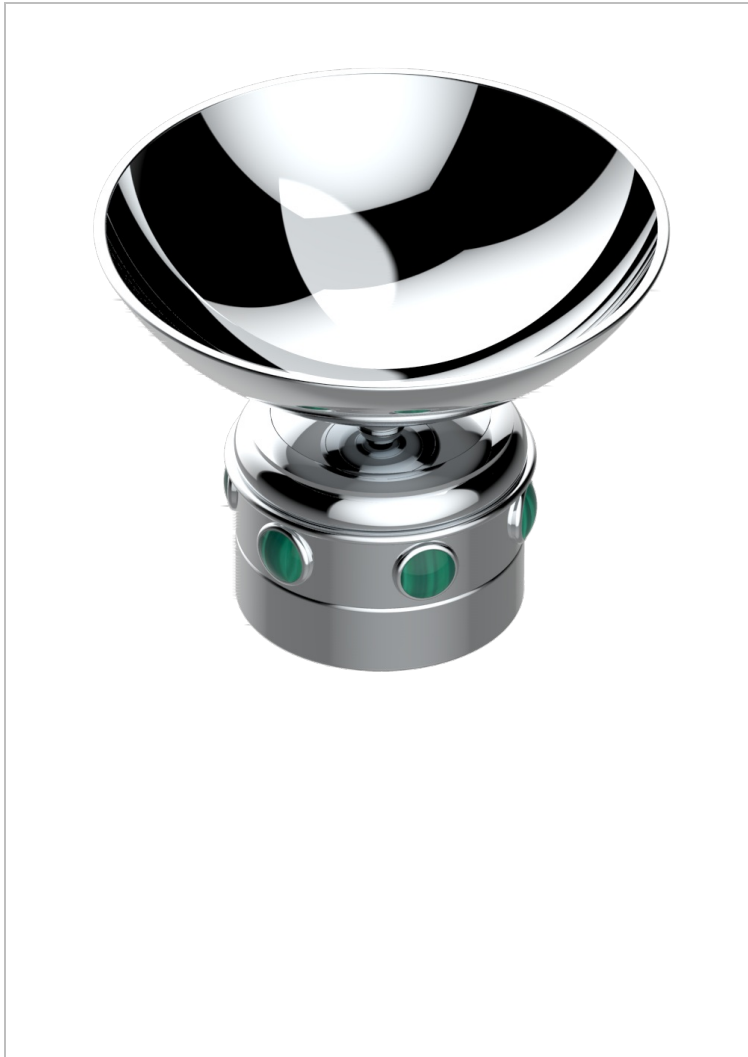

# AMBOISE MALACHITE

A1J-544

Soap dish, freestanding , 4" diameter

43870

19/10/2011

## CHARACTERISTIC

- Amboise Malachite
- Soap dish, freestanding , 4" diameter

## AVAILABLE FINITIONS

Black ceram - D30  
Blush PVD - H62  
Brass color PVD - H49  
Brown bronze color PVD - F33  
Chrome polished - A02  
Chrome polished / gold polished - G02

Gold color PVD - H52  
Gold mat - F07  
Gold polished - F01  
Graphite PVD - H64  
Matt Umber PVD - H67  
Matt blush PVD - H60

Matt brass color PVD - H50  
Matt brown bronze color PVD - F34  
Matt chrome (American satin) - C02  
Matt gold color PVD - H53  
Matt graphite PVD - H65  
Matt nickel (American satin) - C01

Matt nickel color PVD - H56  
Nickel antique / Sovereign - H28  
Nickel color PVD - H55  
Nickel polished - B01  
Soft gold - F30  
Soft matt gold - F31