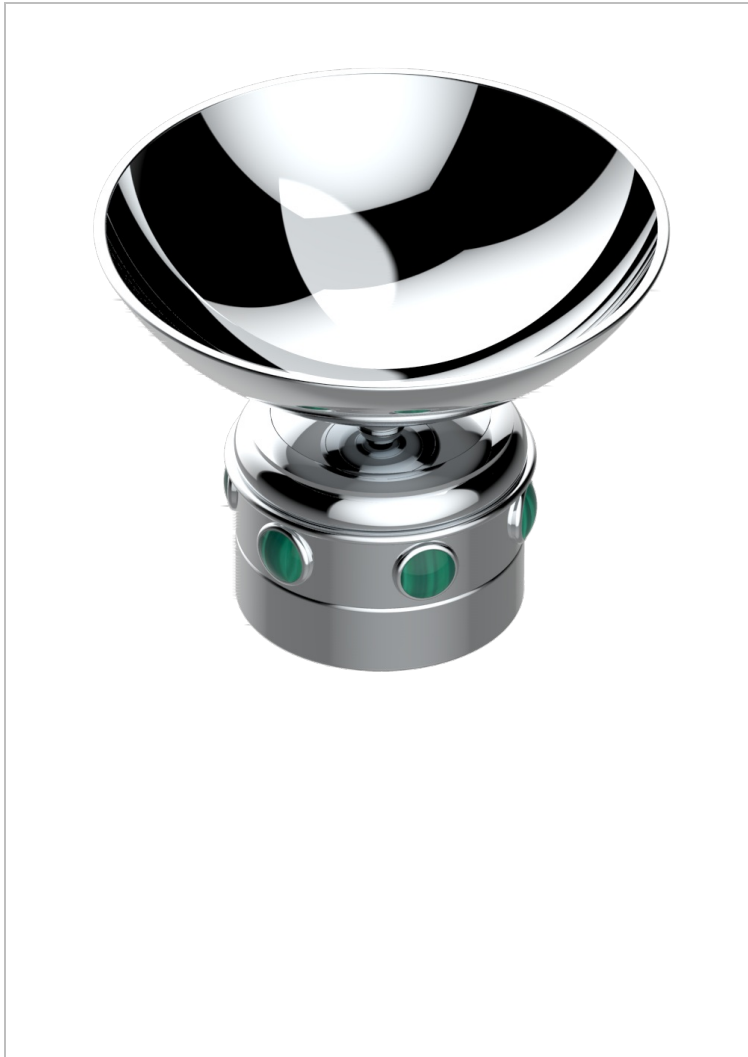

AMBOISE MALACHITE

A1J-544

Soap dish, freestanding , 4" diameter

43870

19/10/2011

CHARACTERISTIC

- Amboise Malachite
- Soap dish, freestanding , 4" diameter

AVAILABLE FINITIONS

Black ceram - D30
Blush PVD - H62
Brass color PVD - H49
Brown bronze color PVD - F33
Chrome polished - A02
Chrome polished / gold polished - G02

Gold color PVD - H52
Gold mat - F07
Gold polished - F01
Graphite PVD - H64
Matt Umber PVD - H67
Matt blush PVD - H60

Matt brass color PVD - H50
Matt brown bronze color PVD - F34
Matt chrome (American satin) - C02
Matt gold color PVD - H53
Matt graphite PVD - H65
Matt nickel (American satin) - C01

Matt nickel color PVD - H56
Nickel antique / Sovereign - H28
Nickel color PVD - H55
Nickel polished - B01
Soft gold - F30
Soft matt gold - F31