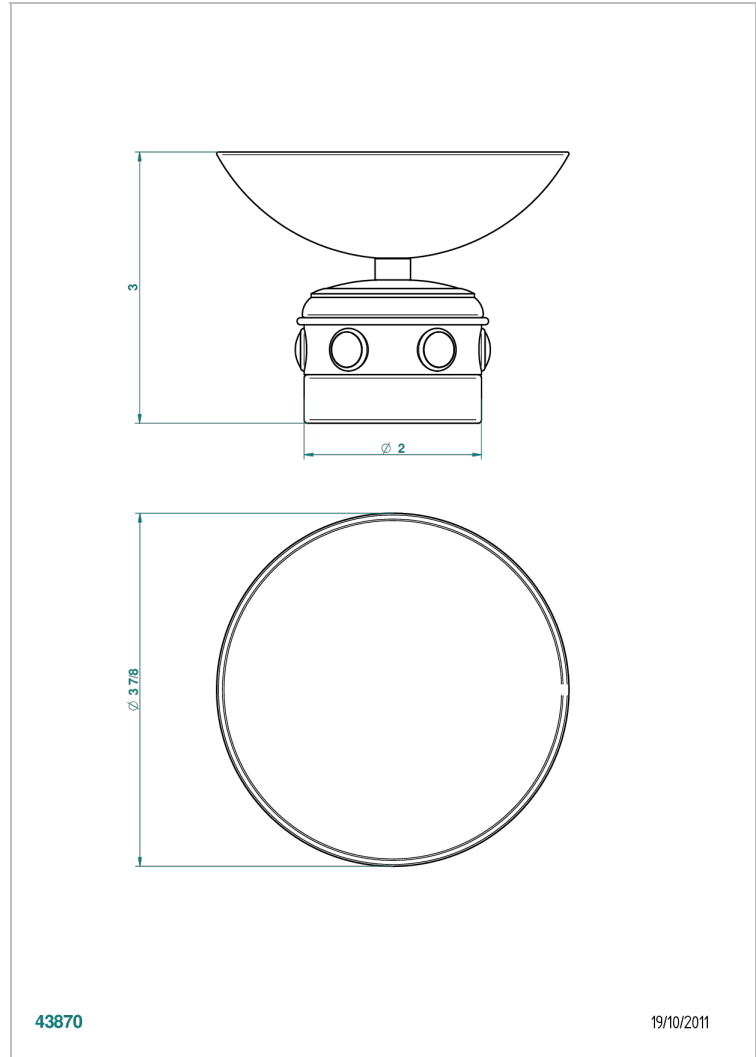

AMBOISE MALACHITE

A1J-544

Soap dish, freestanding , 4" diameter

43870

19/10/2011

CHARACTERISTIC

- Amboise Malachite
- Soap dish, freestanding , 4" diameter

AVAILABLE FINITIONS

Umber PVD - H66