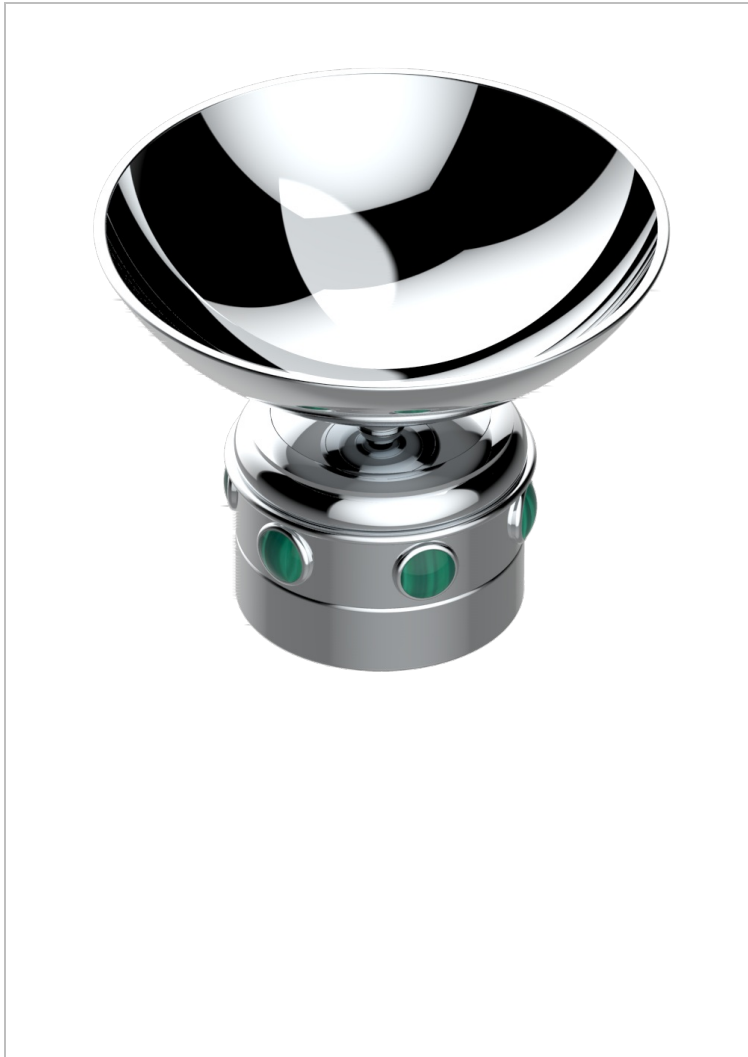

# AMBOISE MALACHITE

A1J-544

Soap dish on stand,  $\varnothing$  100 mm

THG<sup>®</sup>  
PARIS

43870

19/10/2011

## CHARACTERISTIC

- Amboise Malachite
- Soap dish on stand,  $\varnothing$  100 mm

## AVAILABLE FINITIONS

Antique nickel - H28  
Black ceram - D30  
Blush PVD - H62  
Brass color PVD - H49  
Brown bronze color PVD - F33  
Gold color PVD - H52

Graphite PVD - H64  
Matt Umber PVD - H67  
Matt blush PVD - H60  
Matt brass color PVD - H50  
Matt brown bronze color PVD - F34  
Matt chrome - C02

Matt gold - F07  
Matt gold color PVD - H53  
Matt graphite PVD - H65  
Matt nickel (color finish) - C01  
Matt nickel color PVD - H56  
Nickel color PVD - H55

Polished chrome (color finish) - A02  
Polished chrome / Polished gold (color finish) - G02  
Polished gold (color finish) - F01  
Polished nickel - B01  
Soft gold - F30  
Soft matt gold - F31  
Umber PVD - H66