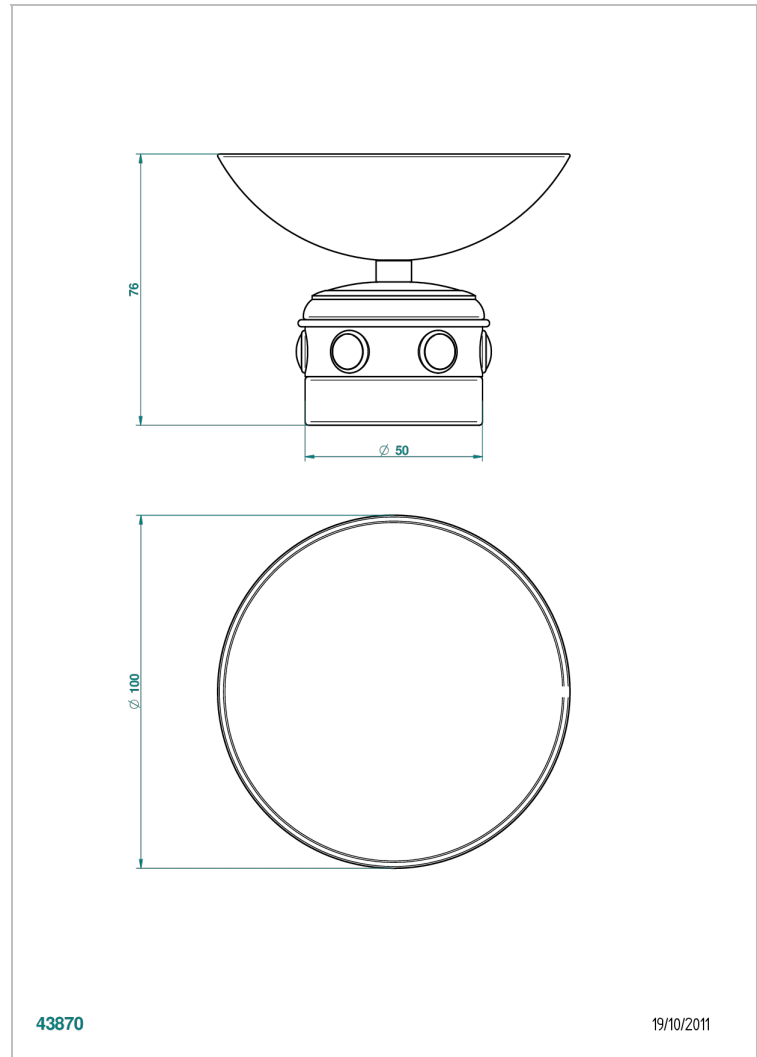

# AMBOISE MALACHITE

A1J-544

Soap dish on stand,  $\varnothing$  100 mm

THG<sup>®</sup>  
PARIS

43870

19/10/2011

## CHARACTERISTIC

- Amboise Malachite
- Soap dish on stand,  $\varnothing$  100 mm