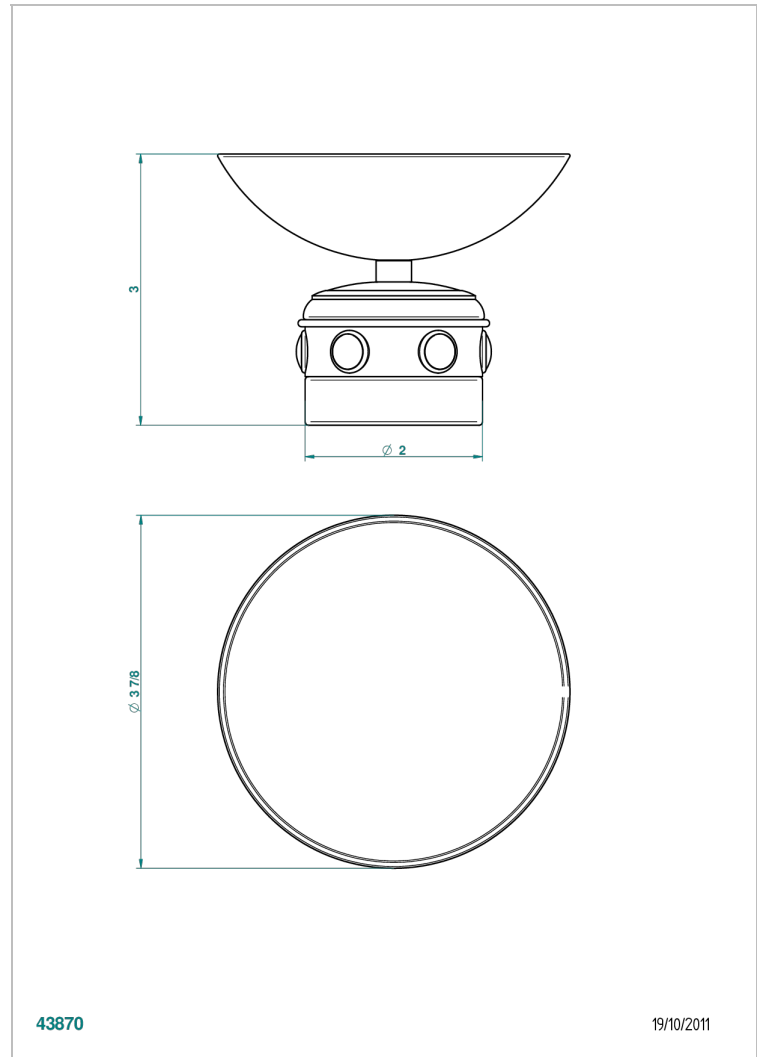

# AMBOISE MALACHITE

A1J-544

Soap dish on stand,  $\varnothing$  100 mm

43870

19/10/2011

## CHARACTERISTIC

- Amboise Malachite
- Soap dish on stand,  $\varnothing$  100 mm