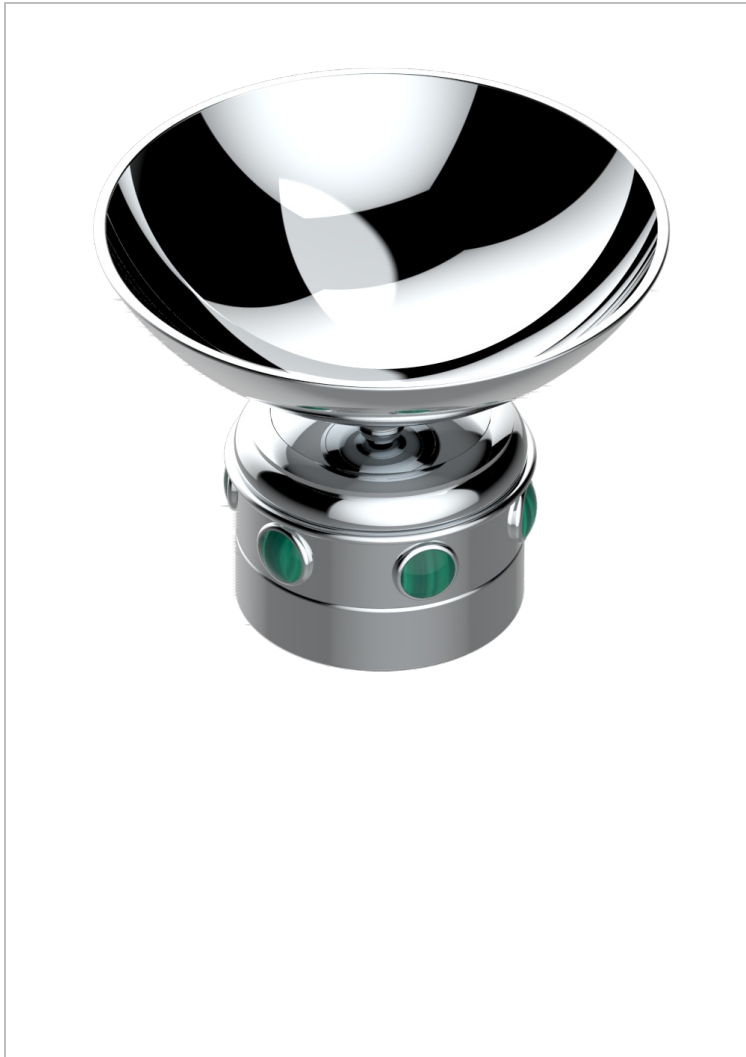

# AMBOISE MALACHITE

A1J-544

Soap dish on stand,  $\varnothing$  100 mm

43870

19/10/2011

## CHARACTERISTIC

- Amboise Malachite
- Soap dish on stand,  $\varnothing$  100 mm

## AVAILABLE FINITIONS

Antique nickel - H28  
Black ceram - D30  
Blush PVD - H62  
Brass color PVD - H49  
Brown bronze color PVD - F33  
Gold color PVD - H52

Graphite PVD - H64  
Matt Umber PVD - H67  
Matt blush PVD - H60  
Matt brass color PVD - H50  
Matt brown bronze color PVD - F34  
Matt chrome - C02

Matt gold - F07  
Matt gold color PVD - H53  
Matt graphite PVD - H65  
Matt nickel (color finish) - C01  
Matt nickel color PVD - H56  
Nickel color PVD - H55

Polished chrome (color finish) - A02  
Polished chrome / Polished gold (color finish) - G02  
Polished gold (color finish) - F01  
Polished nickel - B01  
Soft gold - F30  
Soft matt gold - F31  
Umber PVD - H66