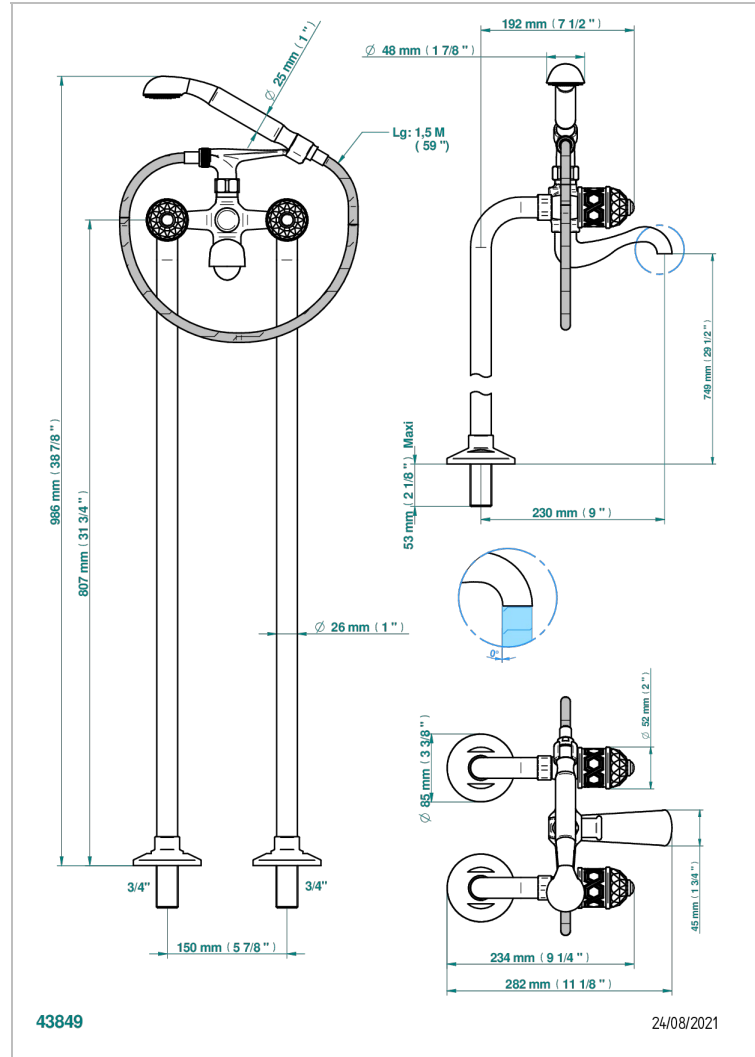

DUOMO CRYSTAL

U4F-13CS

Bath shower tub filler with floor risers

THG
PARIS

CHARACTERISTIC

- ACS : 21ACCLY034

TECHNICAL SPECS

- Recommandé : 3 bars (max. 5 bars) - Advised : 43,5 psi (max. 72 psi)
- Bec : 75 l/min à 3 bars - Douchette : 9,5 l/min à 3 bars
- Spout : 19,8 gpm at 43.5 psi - Handshower : 2.5 gpm at 43.5 psi

STANDARDS

AVAILABLE FINITIONS

Black ceram - D30
Blush PVD - H62
Brass color PVD - H49
Brown bronze color PVD - F33
Chrome polished - A02
Chrome polished / gold polished - G02

Copper antique matt, coated - H07
Gold color PVD - H52
Gold mat - F07
Gold polished - F01
Graphite PVD - H64
Light coated bronze - D01