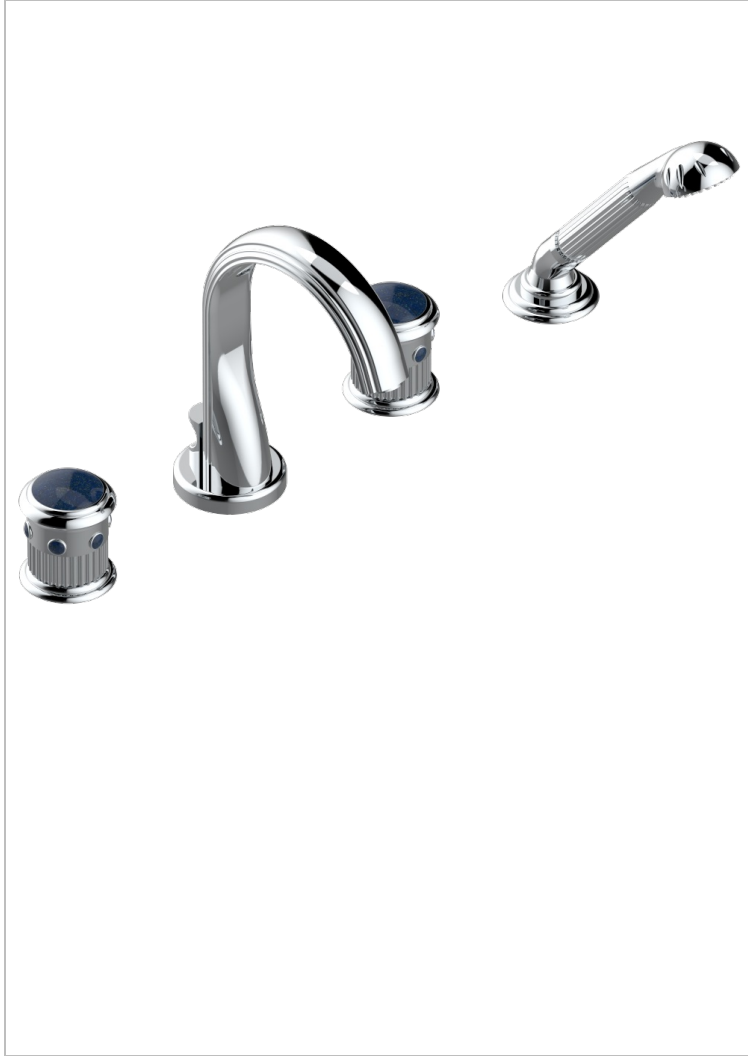

# TROCADERO LAPIS LAZULI

U7B-112B

Rim mounted 4-hole bath/shower mixer, diverter to normal spout

THG<sup>®</sup>  
PARIS

## CHARACTERISTIC

- ACS : 18ACCLY473
- DVGW : DW-6501CQ0588
- NF : NF EN 200 - IID/A - Chrome

## TECHNICAL SPECS

- Recommandé : 3 bars (max. 5 bars) - Advised : 43,5 psi (max. 72 psi)
- Bec : 44,5 l/min à 3 bars - Douchette : 9,5 l/min à 3 bars
- Spout : 11.78 gpm at 43.5 psi - Handshower : 2.5 gpm at 43.5 psi

## AVAILABLE FINITIONS

Antique nickel - H28  
Black ceram - D30  
Blush PVD - H62  
Brass color PVD - H49  
Brown bronze color PVD - F33  
Gold color PVD - H52

Graphite PVD - H64  
Matt Umber PVD - H67  
Matt blush PVD - H60  
Matt brass color PVD - H50  
Matt brown bronze color PVD - F34  
Matt chrome - C02