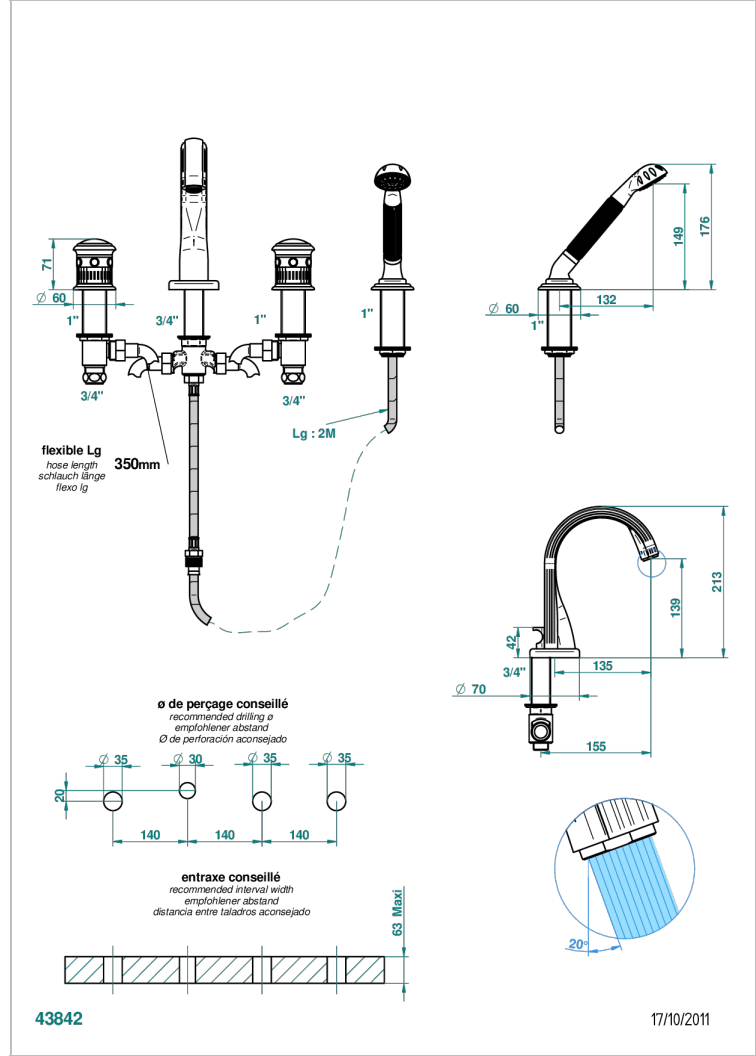

# TROCADERO LAPIS LAZULI

U7B-112B

Rim mounted 4-hole bath/shower mixer, diverter to normal spout

THG<sup>®</sup>  
PARIS

## CHARACTERISTIC

- ACS : 18ACCLY473
- DVGW : DW-6501CQ0588
- NF : NF EN 200 - IID/A - Chrome

## TECHNICAL SPECS

- Recommandé : 3 bars (max. 5 bars) - Advised : 43,5 psi (max. 72 psi)
- Bec : 44,5 l/min à 3 bars - Douchette : 9,5 l/min à 3 bars
- Spout : 11.78 gpm at 43.5 psi - Handshower : 2.5 gpm at 43.5 psi

## AVAILABLE FINITIONS

Antique nickel - H28  
Black ceram - D30  
Blush PVD - H62  
Brass color PVD - H49  
Brown bronze color PVD - F33  
Gold color PVD - H52

Graphite PVD - H64  
Matt Umber PVD - H67  
Matt blush PVD - H60  
Matt brass color PVD - H50  
Matt brown bronze color PVD - F34  
Matt chrome - C02