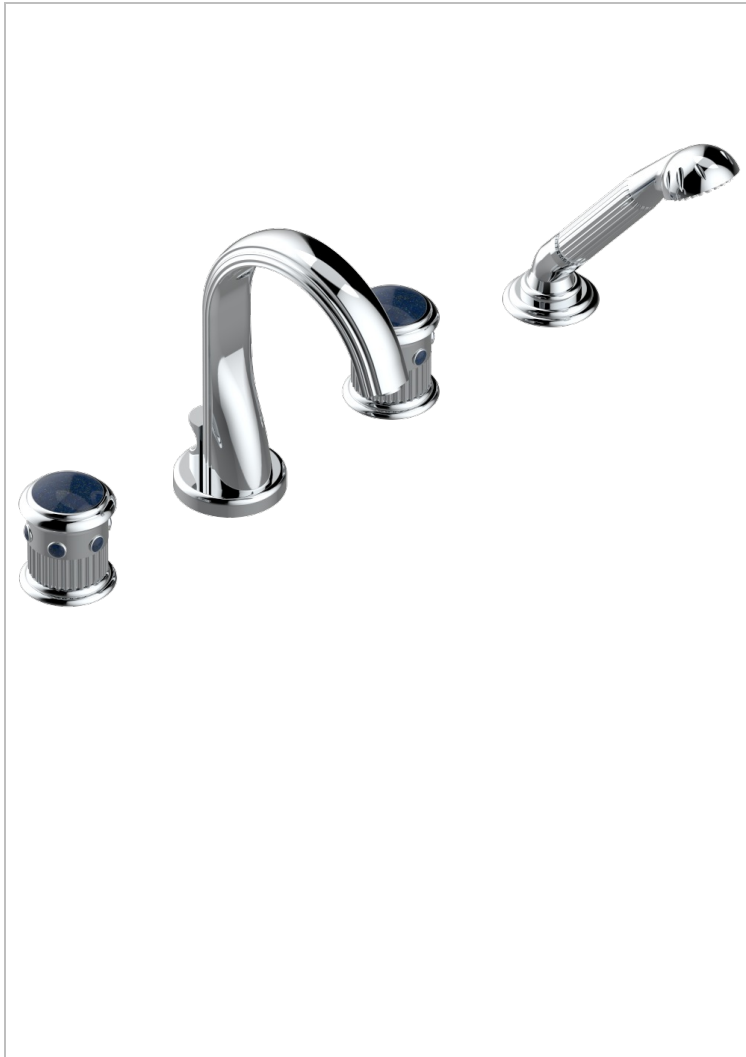

# TROCADERO LAPIS LAZULI

U7B-112B

Rim mounted 4-hole bath/shower mixer, diverter to normal spout

THG<sup>®</sup>  
PARIS

## CHARACTERISTIC

- ACS : 18ACCLY473
- DVGW : DW-6501CQ0588
- NF : NF EN 200 - IID/A - Chrome

## TECHNICAL SPECS

- Recommandé : 3 bars (max. 5 bars) - Advised : 43,5 psi (max. 72 psi)
- Bec : 44,5 l/min à 3 bars - Douchette : 9,5 l/min à 3 bars
- Spout : 11.78 gpm at 43.5 psi - Handshower : 2.5 gpm at 43.5 psi

## AVAILABLE FINITIONS

Antique nickel - H28  
Black ceram - D30  
Blush PVD - H62  
Brass color PVD - H49  
Brown bronze color PVD - F33  
Gold color PVD - H52

Graphite PVD - H64  
Matt Umber PVD - H67  
Matt blush PVD - H60  
Matt brass color PVD - H50  
Matt brown bronze color PVD - F34  
Matt chrome - C02