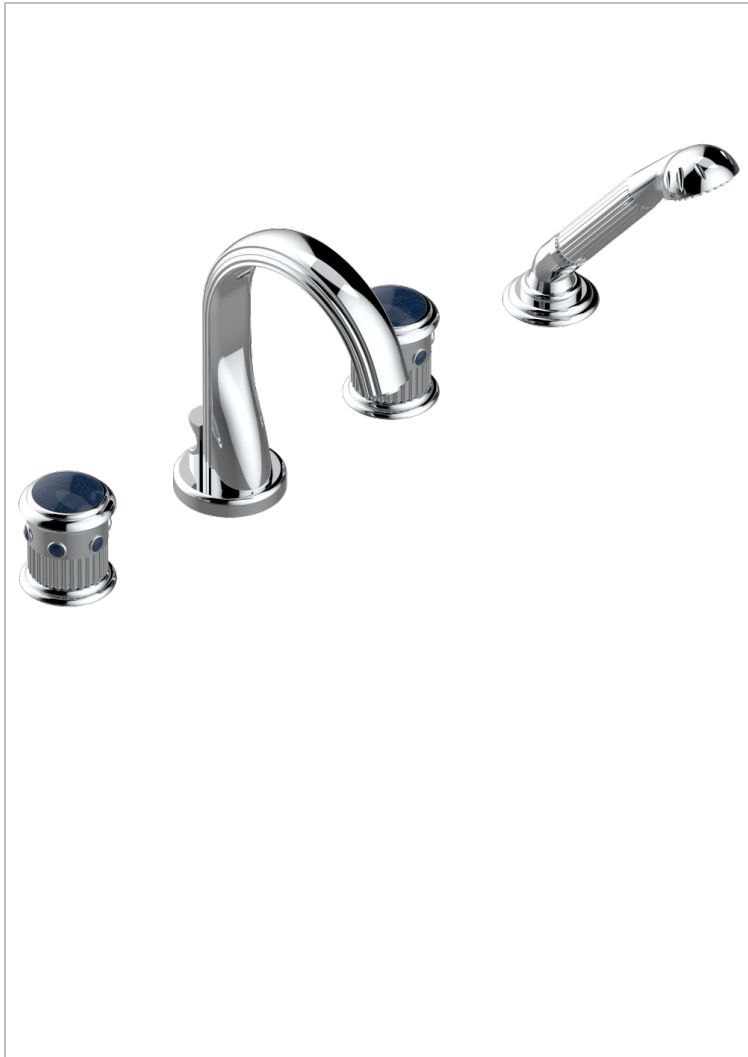

TROCADERO LAPIS LAZULI

U7B-112B

Rim mounted 4-hole bath/shower mixer, diverter to normal spout

THG[®]
PARIS

CHARACTERISTIC

- ACS : 18ACCLY473
- DVGW : DW-6501CQ0588
- NF : NF EN 200 - IID/A - Chrome

TECHNICAL SPECS

- Recommandé : 3 bars (max. 5 bars) - Advised : 43,5 psi (max. 72 psi)
- Bec : 44,5 l/min à 3 bars - Douchette : 9,5 l/min à 3 bars
- Spout : 11.78 gpm at 43.5 psi - Handshower : 2.5 gpm at 43.5 psi

STANDARDS

AVAILABLE FINITIONS

Antique nickel - H28
Black ceram - D30
Blush PVD - H62
Brass color PVD - H49
Brown bronze color PVD - F33
Gold color PVD - H52

Graphite PVD - H64
Matt Umber PVD - H67
Matt blush PVD - H60
Matt brass color PVD - H50
Matt brown bronze color PVD - F34
Matt chrome - C02

Matt gold - F07
Matt gold color PVD - H53
Matt graphite PVD - H65
Matt nickel (color finish) - C01
Matt nickel color PVD - H56
Nickel color PVD - H55

Polished chrome (color finish) - A02
Polished chrome / Polished gold (color finish) - G02
Polished gold (color finish) - F01
Polished nickel - B01
Soft gold - F30
Soft matt gold - F31
Umber PVD - H66