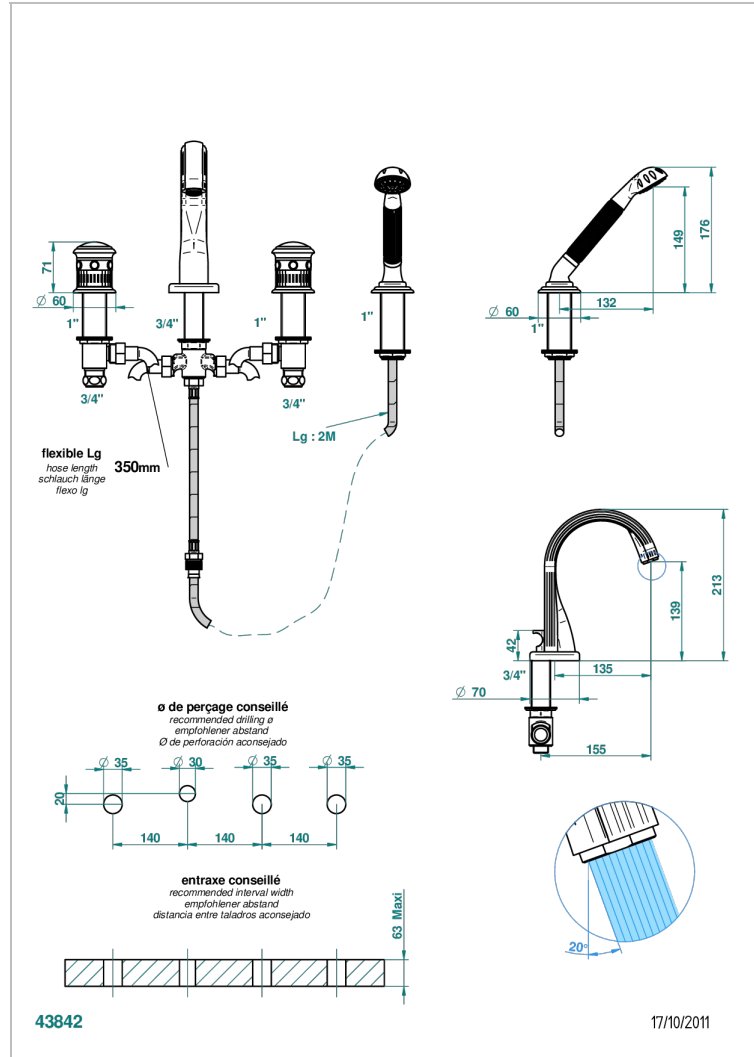

TROCADERO LAPIS LAZULI

U7B-112B

Rim mounted 4-hole bath/shower mixer, diverter to normal spout

THG[®]
PARIS

CHARACTERISTIC

- ACS : 18ACCLY473
- DVGW : DW-6501CQ0588
- NF : NF EN 200 - IID/A - Chrome

TECHNICAL SPECS

- Recommandé : 3 bars (max. 5 bars) - Advised : 43,5 psi (max. 72 psi)
- Bec : 44,5 l/min à 3 bars - Douchette : 9,5 l/min à 3 bars
- Spout : 11.78 gpm at 43.5 psi - Handshower : 2.5 gpm at 43.5 psi

STANDARDS

AVAILABLE FINITIONS

Antique nickel - H28
Black ceram - D30
Blush PVD - H62
Brass color PVD - H49
Brown bronze color PVD - F33
Gold color PVD - H52

Graphite PVD - H64
Matt Umber PVD - H67
Matt blush PVD - H60
Matt brass color PVD - H50
Matt brown bronze color PVD - F34
Matt chrome - C02