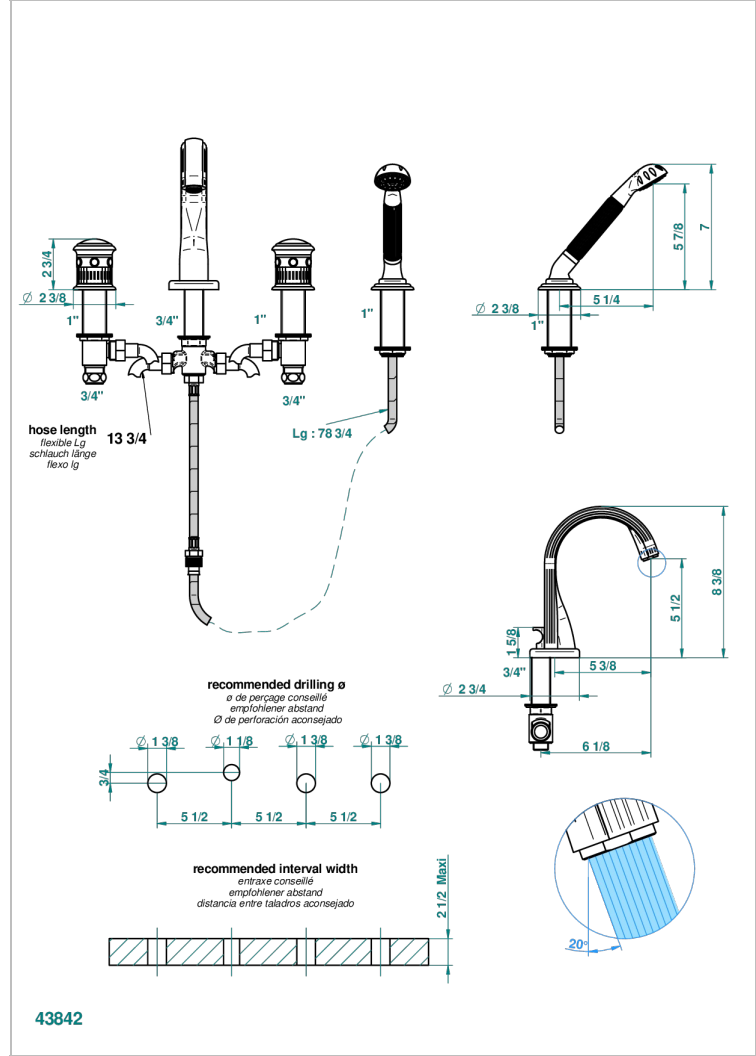

TROCADERO LAPIS LAZULI

U7B-112B

Rim mounted 4-hole bath/shower mixer, diverter to normal spout

THG[®]
PARIS

CHARACTERISTIC

- ACS : 18ACCLY473
- DVGW : DW-6501CQ0588
- NF : NF EN 200 - IID/A - Chrome

TECHNICAL SPECS

- Recommandé : 3 bars (max. 5 bars) - Advised : 43,5 psi (max. 72 psi)
- Bec : 44,5 l/min à 3 bars - Douchette : 9,5 l/min à 3 bars
- Spout : 11.78 gpm at 43.5 psi - Handshower : 2.5 gpm at 43.5 psi

STANDARDS

AVAILABLE FINITIONS

Antique nickel - H28
Black ceram - D30
Blush PVD - H62
Brass color PVD - H49
Brown bronze color PVD - F33
Gold color PVD - H52

Graphite PVD - H64
Matt Umber PVD - H67
Matt blush PVD - H60
Matt brass color PVD - H50
Matt brown bronze color PVD - F34
Matt chrome - C02