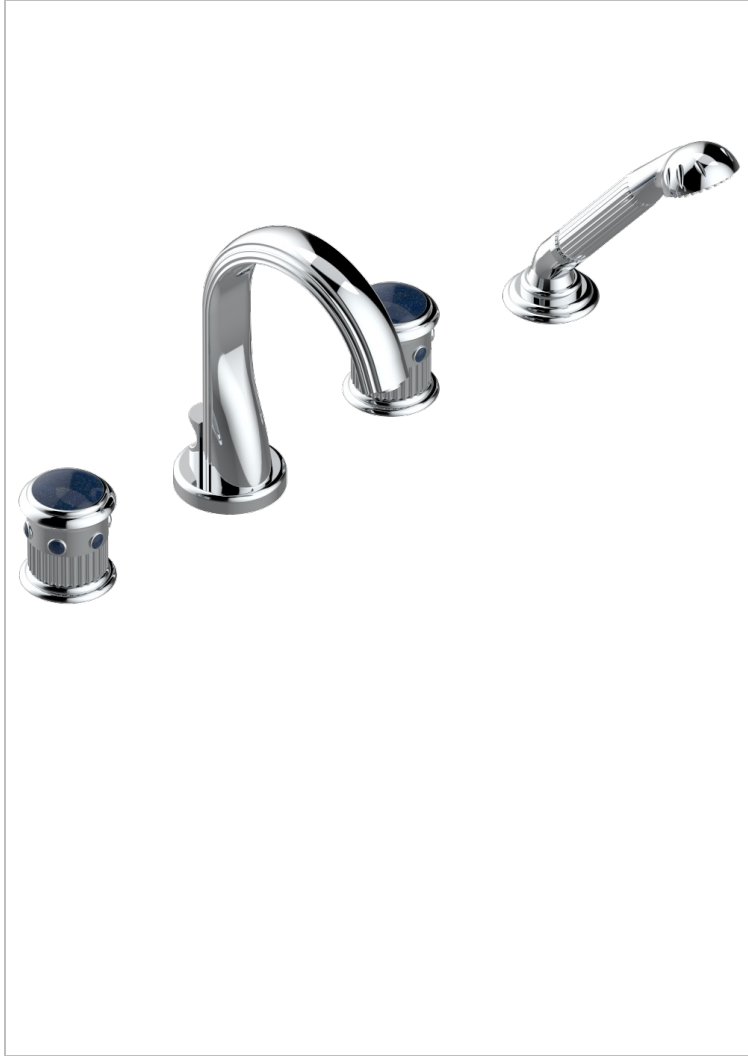

TROCADERO LAPIS LAZULI

U7B-112B

Rim mounted 4-hole bath/shower mixer, diverter to normal spout

THG[®]
PARIS

CHARACTERISTIC

- ACS : 18ACCLY473
- DVGW : DW-6501CQ0588
- NF : NF EN 200 - IID/A - Chrome

TECHNICAL SPECS

- Recommandé : 3 bars (max. 5 bars) - Advised : 43,5 psi (max. 72 psi)
- Bec : 44,5 l/min à 3 bars - Douchette : 9,5 l/min à 3 bars
- Spout : 11.78 gpm at 43.5 psi - Handshower : 2.5 gpm at 43.5 psi

STANDARDS

AVAILABLE FINITIONS

Antique nickel - H28
Black ceram - D30
Blush PVD - H62
Brass color PVD - H49
Brown bronze color PVD - F33
Gold color PVD - H52

Graphite PVD - H64
Matt Umber PVD - H67
Matt blush PVD - H60
Matt brass color PVD - H50
Matt brown bronze color PVD - F34
Matt chrome - C02

Matt gold - F07
Matt gold color PVD - H53
Matt graphite PVD - H65
Matt nickel (color finish) - C01
Matt nickel color PVD - H56
Nickel color PVD - H55

Polished chrome (color finish) - A02
Polished chrome / Polished gold (color finish) - G02
Polished gold (color finish) - F01
Polished nickel - B01
Soft gold - F30
Soft matt gold - F31
Umber PVD - H66