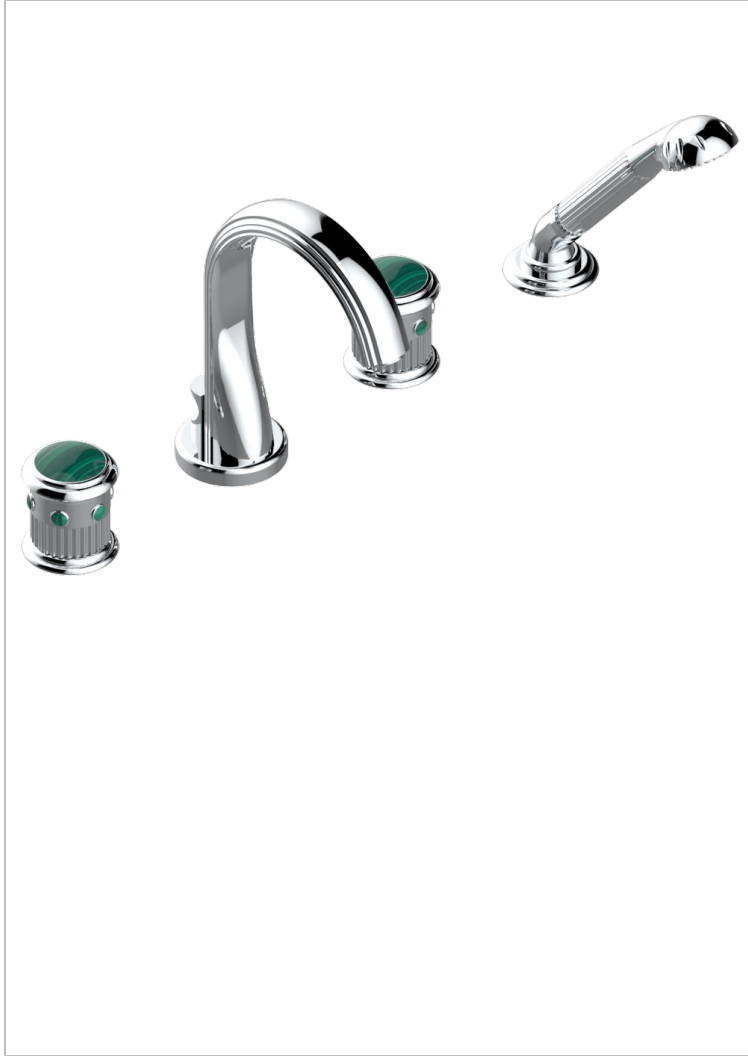

# TROCADERO MALACHITE

U7A-112B

Rim mounted 4-hole bath/shower mixer, diverter to normal spout

THG<sup>®</sup>  
PARIS

## CHARACTERISTIC

- ACS : 18ACCLY473
- DVGW : DW-6501CQ0588
- NF : NF EN 200 - IID/A - Chrome

## TECHNICAL SPECS

- Recommandé : 3 bars (max. 5 bars) - Advised : 43,5 psi (max. 72 psi)
- Bec : 44,5 l/min à 3 bars - Douchette : 9,5 l/min à 3 bars
- Spout : 11.78 gpm at 43.5 psi - Handshower : 2.5 gpm at 43.5 psi

## AVAILABLE FINITIONS

Antique nickel - H28  
Black ceram - D30  
Blush PVD - H62  
Brass color PVD - H49  
Brown bronze color PVD - F33  
Gold color PVD - H52

Graphite PVD - H64  
Matt Umber PVD - H67  
Matt blush PVD - H60  
Matt brass color PVD - H50  
Matt brown bronze color PVD - F34  
Matt chrome - C02