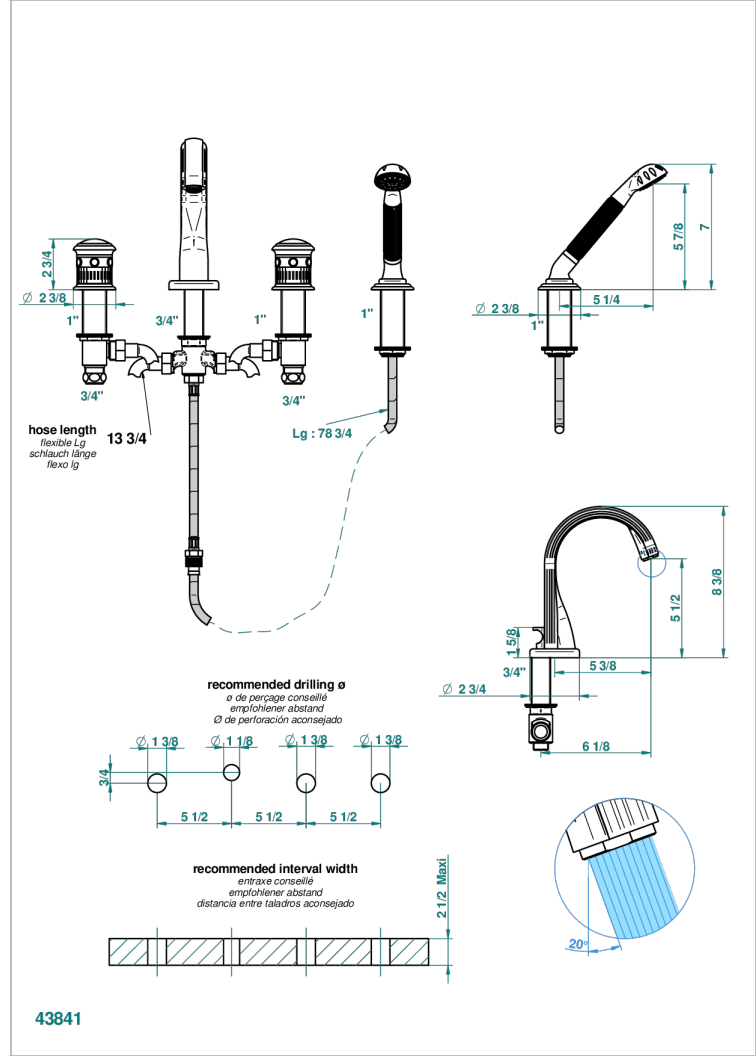

# TROCADERO MALACHITE

U7A-112B

Rim mounted 4-hole bath/shower mixer, diverter to normal spout

THG<sup>®</sup>  
PARIS

## CHARACTERISTIC

- ACS : 18ACCLY473
- DVGW : DW-6501CQ0588
- NF : NF EN 200 - IID/A - Chrome

## TECHNICAL SPECS

- Recommandé : 3 bars (max. 5 bars) - Advised : 43,5 psi (max. 72 psi)
- Bec : 44,5 l/min à 3 bars - Douchette : 9,5 l/min à 3 bars
- Spout : 11.78 gpm at 43.5 psi - Handshower : 2.5 gpm at 43.5 psi

## AVAILABLE FINITIONS

Antique nickel - H28  
Black ceram - D30  
Blush PVD - H62  
Brass color PVD - H49  
Brown bronze color PVD - F33  
Gold color PVD - H52

Graphite PVD - H64  
Matt Umber PVD - H67  
Matt blush PVD - H60  
Matt brass color PVD - H50  
Matt brown bronze color PVD - F34  
Matt chrome - C02