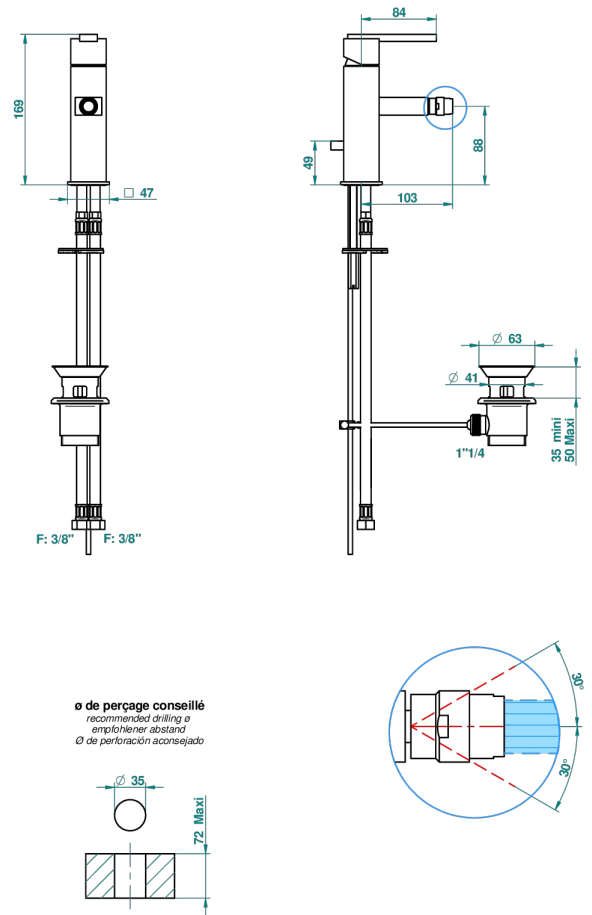

# BELUGA WITH LEVER

G1U-6504D

Single lever bidet mixer with waste

43830

17/10/2011

## CHARACTERISTIC

- ACS : 19ACCLY246