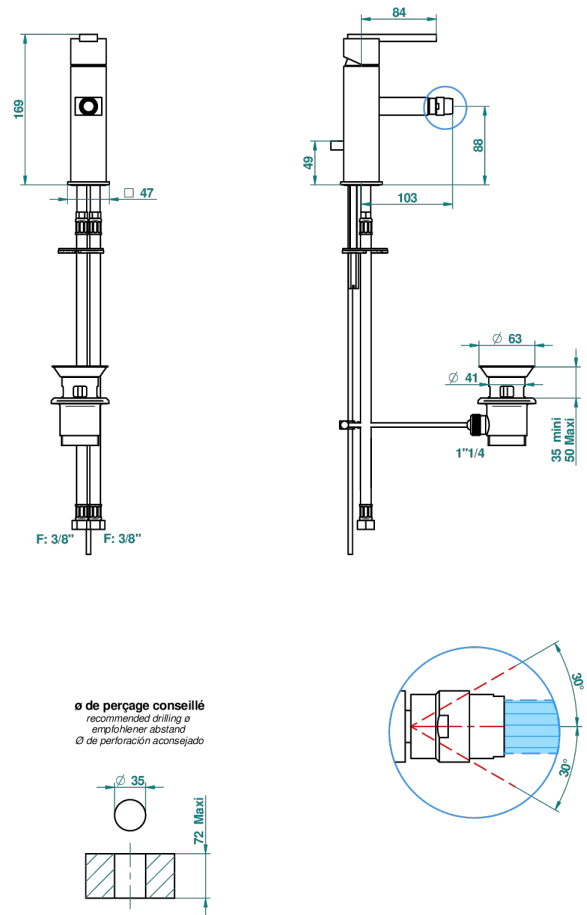

BELUGA WITH LEVER

G1U-6504D

Single lever bidet mixer with waste

43830

17/10/2011

CHARACTERISTIC

- ACS : 19ACCLY246

TECHNICAL SPECS

- Recommandé : 3 bars (max. 5 bars) - Advised : 43,5 psi (max. 72 psi)
- 8,3 l/min à 3 bars (2.2 gpm at 43.5 psi)

STANDARDS

AVAILABLE FINITIONS

Antique nickel - H28
Black ceram - D30
Blush PVD - H62
Brass color PVD - H49
Brown bronze color PVD - F33
Gold color PVD - H52