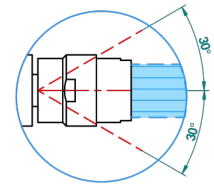

BELUGA WITH LEVER

G1U-6504D

Single lever bidet mixer with waste

43830

17/10/2011

CHARACTERISTIC

- ACS : 19ACCLY246

TECHNICAL SPECS

- Recommandé : 3 bars (max. 5 bars) - Advised : 43,5 psi (max. 72 psi)
- 8,3 l/min à 3 bars (2.2 gpm at 43.5 psi)

STANDARDS

AVAILABLE FINITIONS

Antique nickel - H28
Black ceram - D30
Blush PVD - H62
Brass color PVD - H49
Brown bronze color PVD - F33
Gold color PVD - H52

Graphite PVD - H64
Lacquered light bronze - D01
Matt Umber PVD - H67
Matt blush PVD - H60
Matt brass color PVD - H50
Matt brown bronze color PVD - F34

Matt chrome - C02
Matt gold - F07
Matt gold color PVD - H53
Matt graphite PVD - H65
Matt nickel (color finish) - C01
Matt nickel color PVD - H56

Nickel color PVD - H55
Polished chrome (color finish) - A02
Polished chrome / Polished gold (color finish) - G02
Polished gold (color finish) - F01
Polished nickel - B01
Soft gold - F30

Soft matt gold - F31
Umber PVD - H66
Varnished matt antique red copper (color finish) - H07