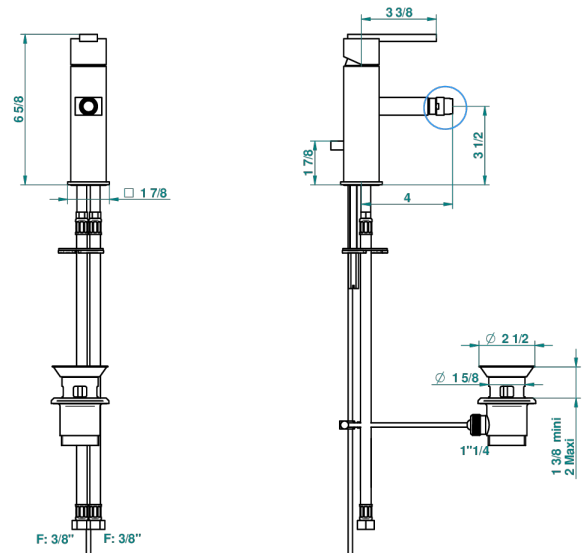

BELUGA WITH LEVER

G1U-6504D

Single lever bidet mixer with waste

43830

17/10/2011

CHARACTERISTIC

- ACS : 19ACCLY246

TECHNICAL SPECS

- Recommandé : 3 bars (max. 5 bars) - Advised : 43,5 psi (max. 72 psi)
- 8,3 l/min à 3 bars (2.2 gpm at 43.5 psi)

STANDARDS

AVAILABLE FINITIONS

Antique nickel - H28
Black ceram - D30
Blush PVD - H62
Brass color PVD - H49
Brown bronze color PVD - F33
Gold color PVD - H52

Graphite PVD - H64
Lacquered light bronze - D01
Matt Umber PVD - H67
Matt blush PVD - H60
Matt brass color PVD - H50
Matt brown bronze color PVD - F34

Matt chrome - C02
Matt gold - F07
Matt gold color PVD - H53
Matt graphite PVD - H65
Matt nickel (color finish) - C01
Matt nickel color PVD - H56

Nickel color PVD - H55
Polished chrome (color finish) - A02
Polished chrome / Polished gold (color finish) - G02
Polished gold (color finish) - F01
Polished nickel - B01
Soft gold - F30

Soft matt gold - F31
Umber PVD - H66
Varnished matt antique red copper (color finish) - H07