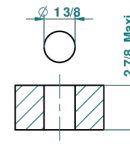

BELUGA WITH LEVER

G1U-6504D

Single lever bidet mixer with waste

43830

17/10/2011

CHARACTERISTIC

- ACS : 19ACCLY246

TECHNICAL SPECS

- Recommandé : 3 bars (max. 5 bars) - Advised : 43,5 psi (max. 72 psi)
- 8,3 l/min à 3 bars (2.2 gpm at 43.5 psi)

STANDARDS

AVAILABLE FINITIONS

Antique nickel - H28
Black ceram - D30
Blush PVD - H62
Brass color PVD - H49
Brown bronze color PVD - F33
Gold color PVD - H52

Graphite PVD - H64
Lacquered light bronze - D01
Matt Umber PVD - H67
Matt blush PVD - H60
Matt brass color PVD - H50
Matt brown bronze color PVD - F34

Matt chrome - C02
Matt gold - F07
Matt gold color PVD - H53
Matt graphite PVD - H65
Matt nickel (color finish) - C01
Matt nickel color PVD - H56

Nickel color PVD - H55
Polished chrome (color finish) - A02
Polished chrome / Polished gold (color finish) - G02
Polished gold (color finish) - F01
Polished nickel - B01
Soft gold - F30

Soft matt gold - F31
Umber PVD - H66
Varnished matt antique red copper (color finish) - H07