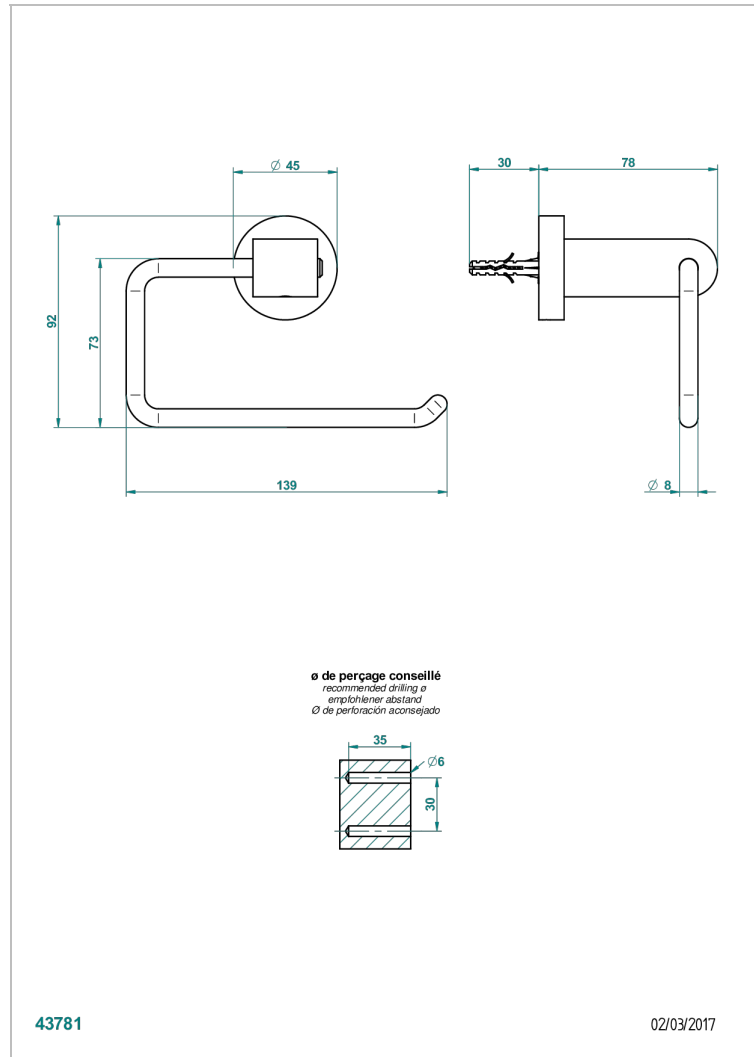

# BELUGA WITH LEVER HANDLES

G1U-538A

Toilet paper holder, single mount without cover

THG<sup>®</sup>  
PARIS

## CHARACTERISTIC

- Beluga with lever handles
- Toilet paper holder, single mount without cover