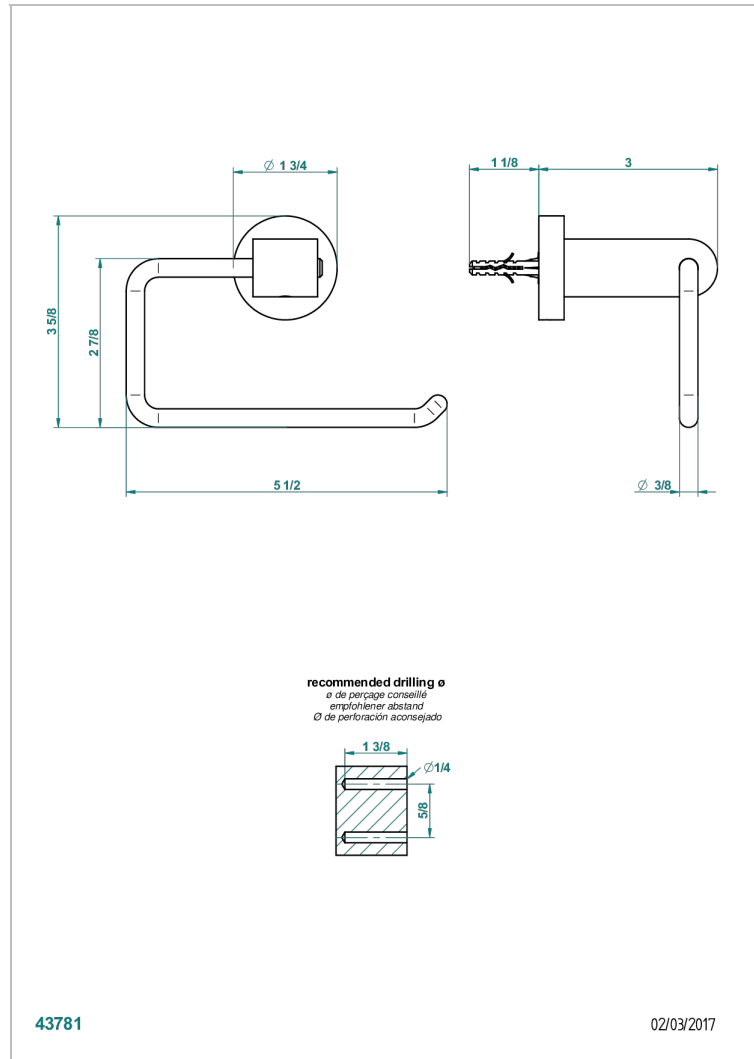

BELUGA WITH LEVER HANDLES

G1U-538A

Toilet paper holder, single mount without cover

CHARACTERISTIC

- Beluga with lever handles
- Toilet paper holder, single mount without cover

AVAILABLE FINITIONS

Black ceram - D30
 Blush PVD - H62
 Brass color PVD - H49
 Brown bronze color PVD - F33
 Chrome polished - A02
 Chrome polished / gold polished - G02