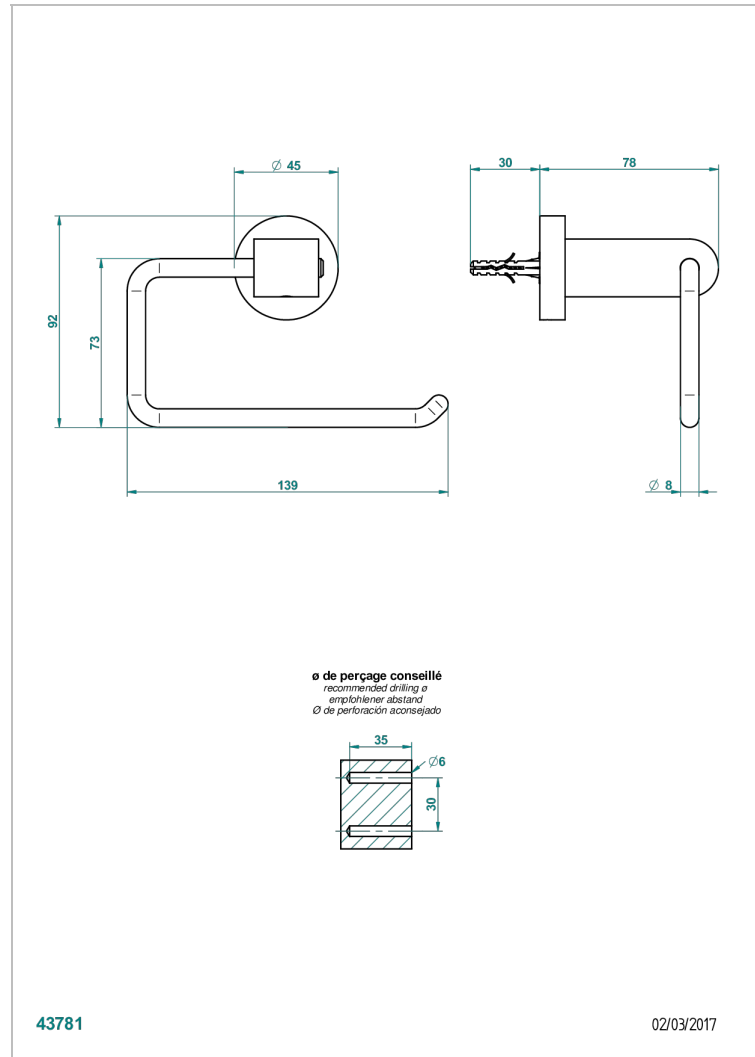

BELUGA WITH LEVER

G1U-538A

Wall mounted WC paper holder without cover

THG[®]
PARIS

CHARACTERISTIC

- Beluga with lever
- Wall mounted WC paper holder without cover

AVAILABLE FINITIONS

Antique nickel - H28
Black ceram - D30
Blush PVD - H62
Brass color PVD - H49
Brown bronze color PVD - F33
Gold color PVD - H52