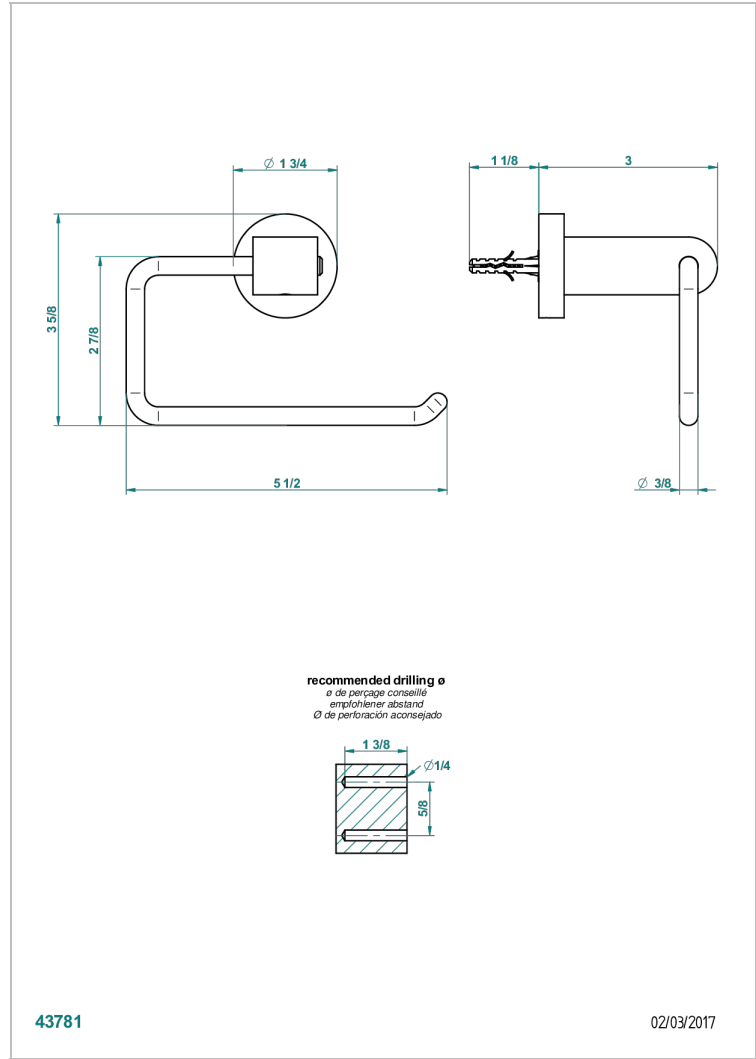

BELUGA WITH LEVER

G1U-538A

Wall mounted WC paper holder without cover

43781

02/03/2017

CHARACTERISTIC

- Beluga with lever
- Wall mounted WC paper holder without cover

AVAILABLE FINITIONS