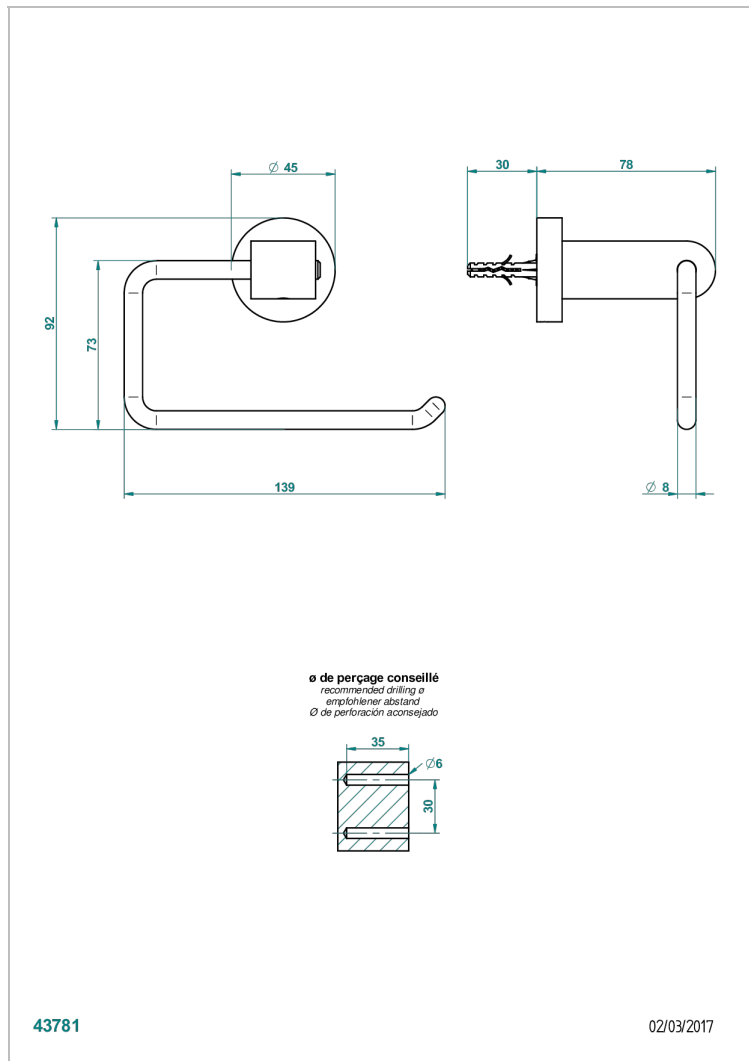

# BELUGA WITH LEVER

G1U-538A

Wall mounted WC paper holder without cover

THG<sup>®</sup>  
PARIS

43781

02/03/2017

## CHARACTERISTIC

- Beluga with lever
- Wall mounted WC paper holder without cover