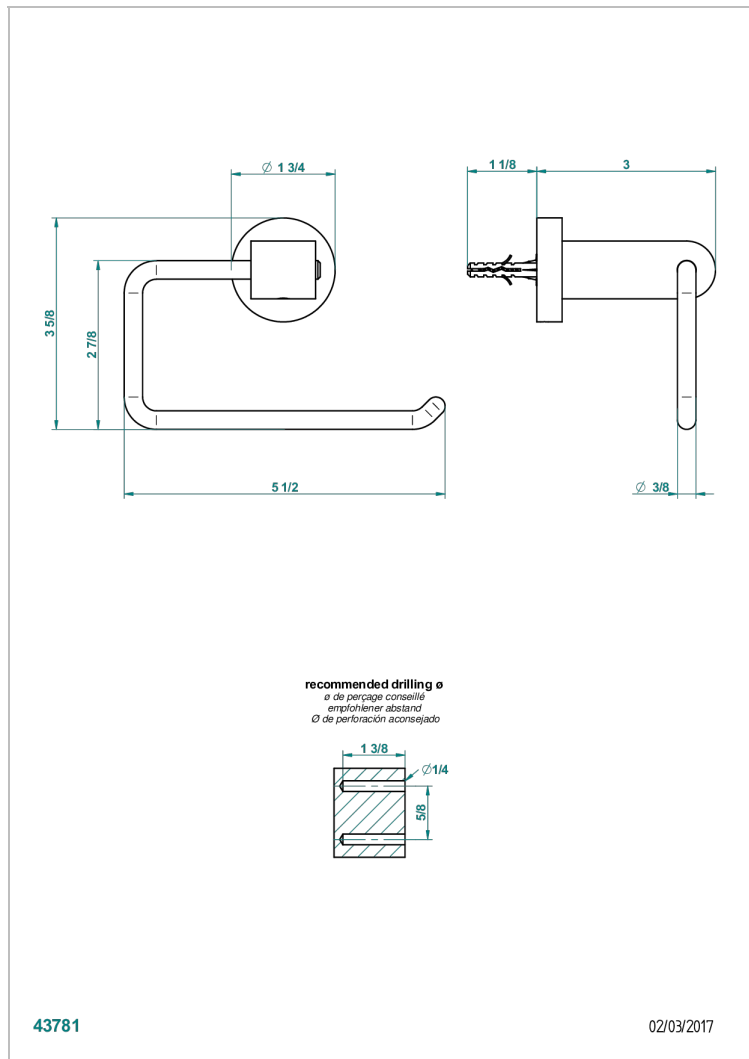

BELUGA WITH LEVER

G1U-538A

Wall mounted WC paper holder without cover

THG[®]
PARIS

CHARACTERISTIC

- Beluga with lever
- Wall mounted WC paper holder without cover

AVAILABLE FINITIONS

Antique nickel - H28
Black ceram - D30
Blush PVD - H62
Brass color PVD - H49
Brown bronze color PVD - F33
Gold color PVD - H52