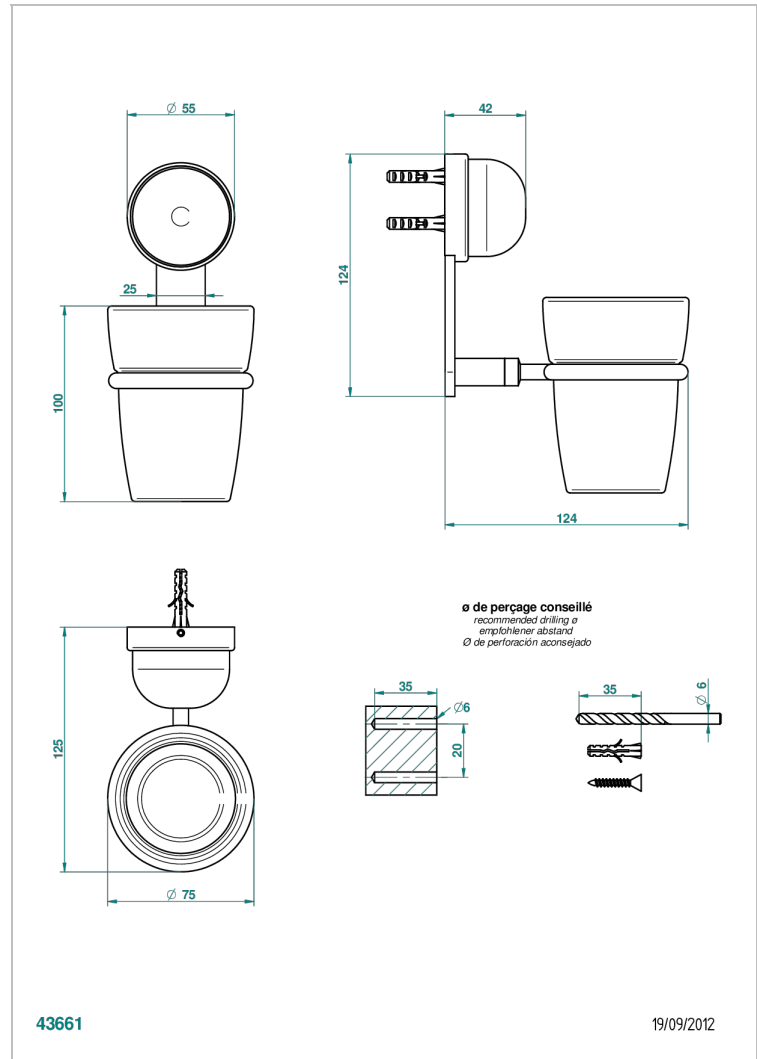

SUN DRAGON

U5D-536

Tumbler holder, wall mounted

THG[®]
PARIS

CHARACTERISTIC

- Sun Dragon
- Tumbler holder, wall mounted

AVAILABLE FINITIONS

Black ceram - D30
Blush PVD - H62
Brass color PVD - H49
Brown bronze color PVD - F33
Chrome polished - A02
Chrome polished / gold polished - G02