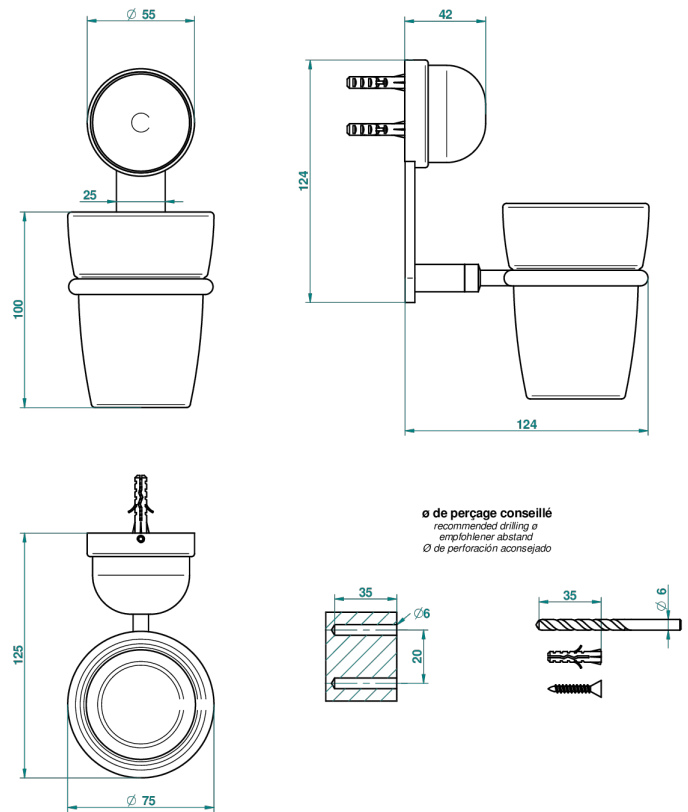

# SUN DRAGON

U5D-536

Wall mounted glass tumbler and holder

THG<sup>®</sup>  
PARIS

43661

19/09/2012

## CHARACTERISTIC

- Sun Dragon
- Wall mounted glass tumbler and holder