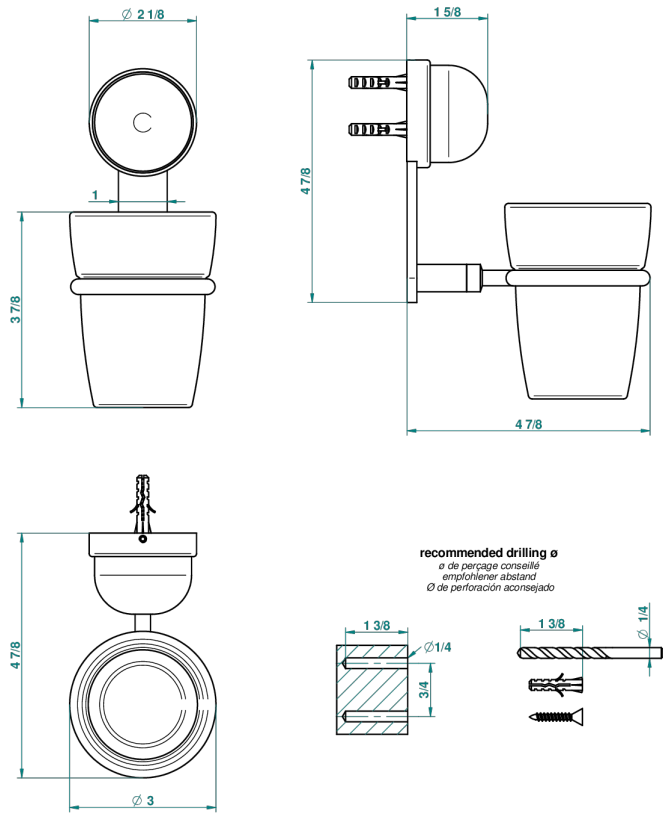

SUN DRAGON

U5D-536

Wall mounted glass tumbler and holder

THG[®]
PARIS

43661

19/09/2012

CHARACTERISTIC

- Sun Dragon
- Wall mounted glass tumbler and holder