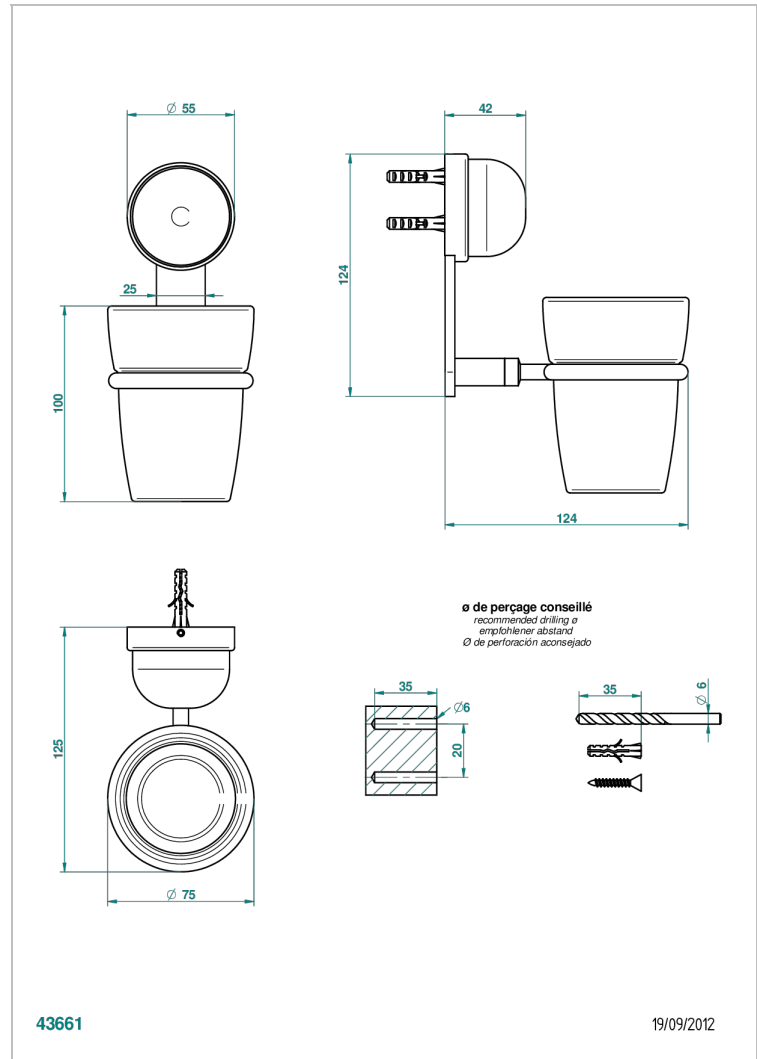

# SUN DRAGON

U5D-536

Wall mounted glass tumbler and holder

THG<sup>®</sup>  
PARIS

## CHARACTERISTIC

- Sun Dragon
- Wall mounted glass tumbler and holder